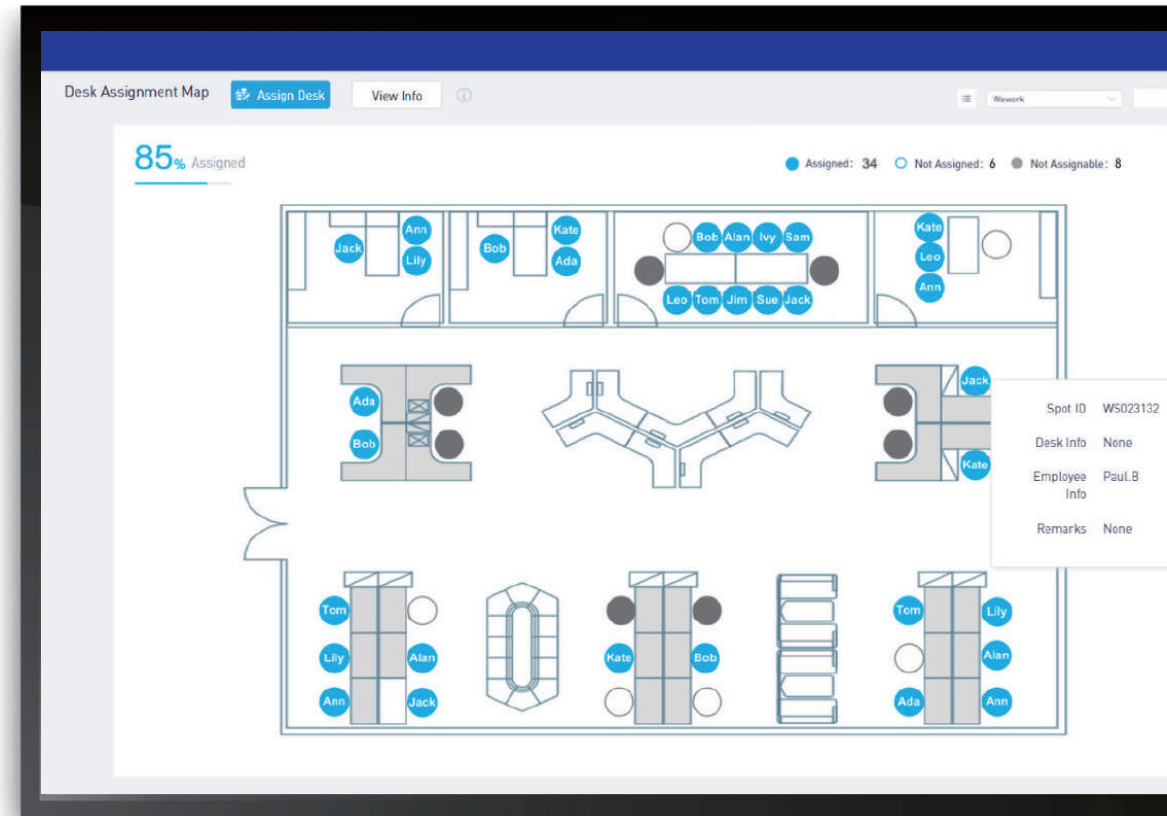

Pat to Stand
Innovative control experience

NEW

Wand T5™ Dual-mode Handset

The touch screen controller features intelligent design, providing both intuitive lifting and touch lifting methods. The screen displays useful information such as sitting time, standing time, and standing to sitting ratio.

Intuitive Adjust Press or Lift

Touch Adjust Touch Screen

Setting Interfaces Swipe Pages

Report Wellness Reminder

This height-adjustable workstation will help you develop healthier work habits

With *Yam Digi*™ technology, you can review your health report on your smartphone to learn about your performance at work.

This height-adjustable desk can help you promote a healthy workplace for your employees

By checking the *Yam* Management Dashboard, you can view your employees' overall well-being through their sit-stand data, and further optimize office wellness strategies.

We optimize your workspace with comprehensive visual workspace allocation and management

Utilize *9am* Digi to effortlessly upload floor plans, swiftly allocate workspaces, and gain an intuitive understanding of allocation and usage status. Truly bring your office space workstations to life with visualization.