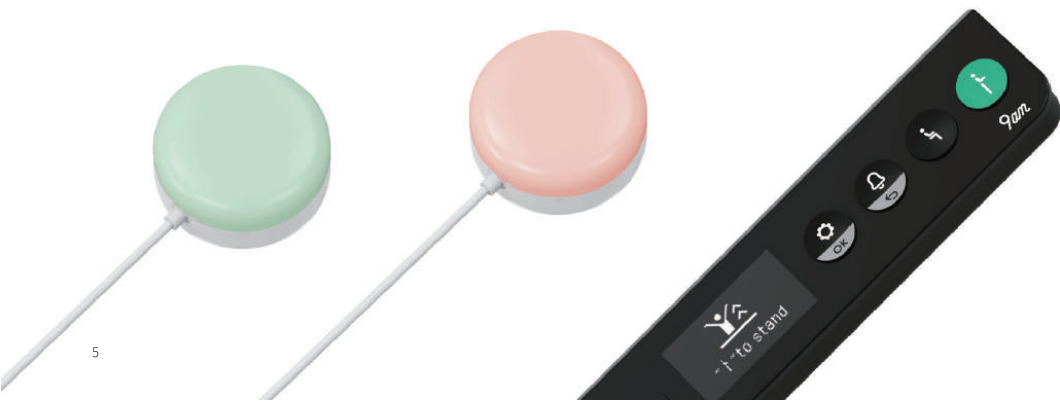

The workstation will also remind you when you have been sitting for too long

When the sensor detects extended sedentary behavior, the *9am Up* Intelligent Interactive System will remind you when it's time to stand using a combination of screen messages, flicker, and slight vibrations.

5

Simply pat to stand The desk can also raise by itself

You can configure Auto mode through the *9am Up* system and the desk will automatically raise to a predefined height at the appropriate intervals. All you need to do is follow the desk to begin a healthier work routine.