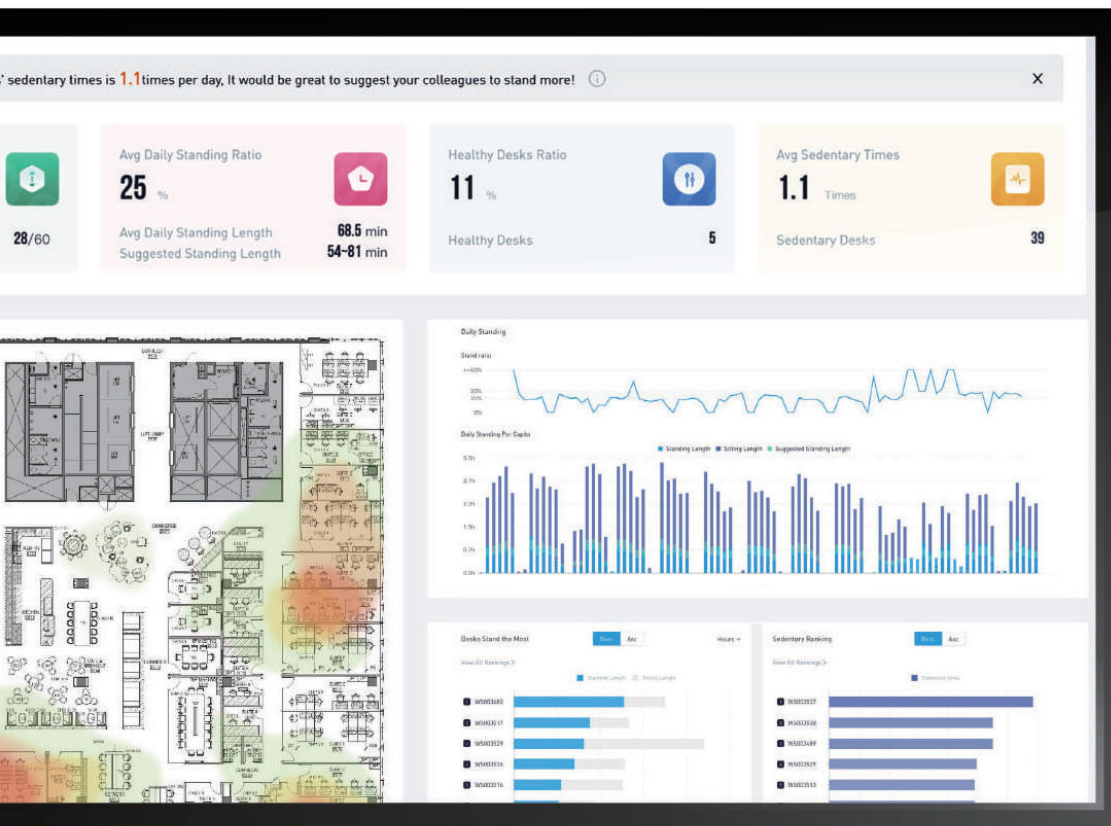

Intuitive Adjust Press or Lift

Touch Adjust Touch Screen

Setting Interfaces Swipe Pages

Report Wellness Reminder

This height-adjustable workstation will help you develop healthier work habits

With *Yam Digi*™ technology, you can review your health report on your smartphone to learn about your performance at work.

This height-adjustable desk can help you promote a healthy workplace for your employees

By checking the *Yam* Management Dashboard, you can view your employees' overall well-being through their sit-stand data, and further optimize office wellness strategies.

We optimize your workspace with comprehensive visual workspace allocation and management

Utilize *9am* Digi to effortlessly upload floor plans, swiftly allocate workspaces, and gain an intuitive understanding of allocation and usage status. Truly bring your office space workstations to life with visualization.