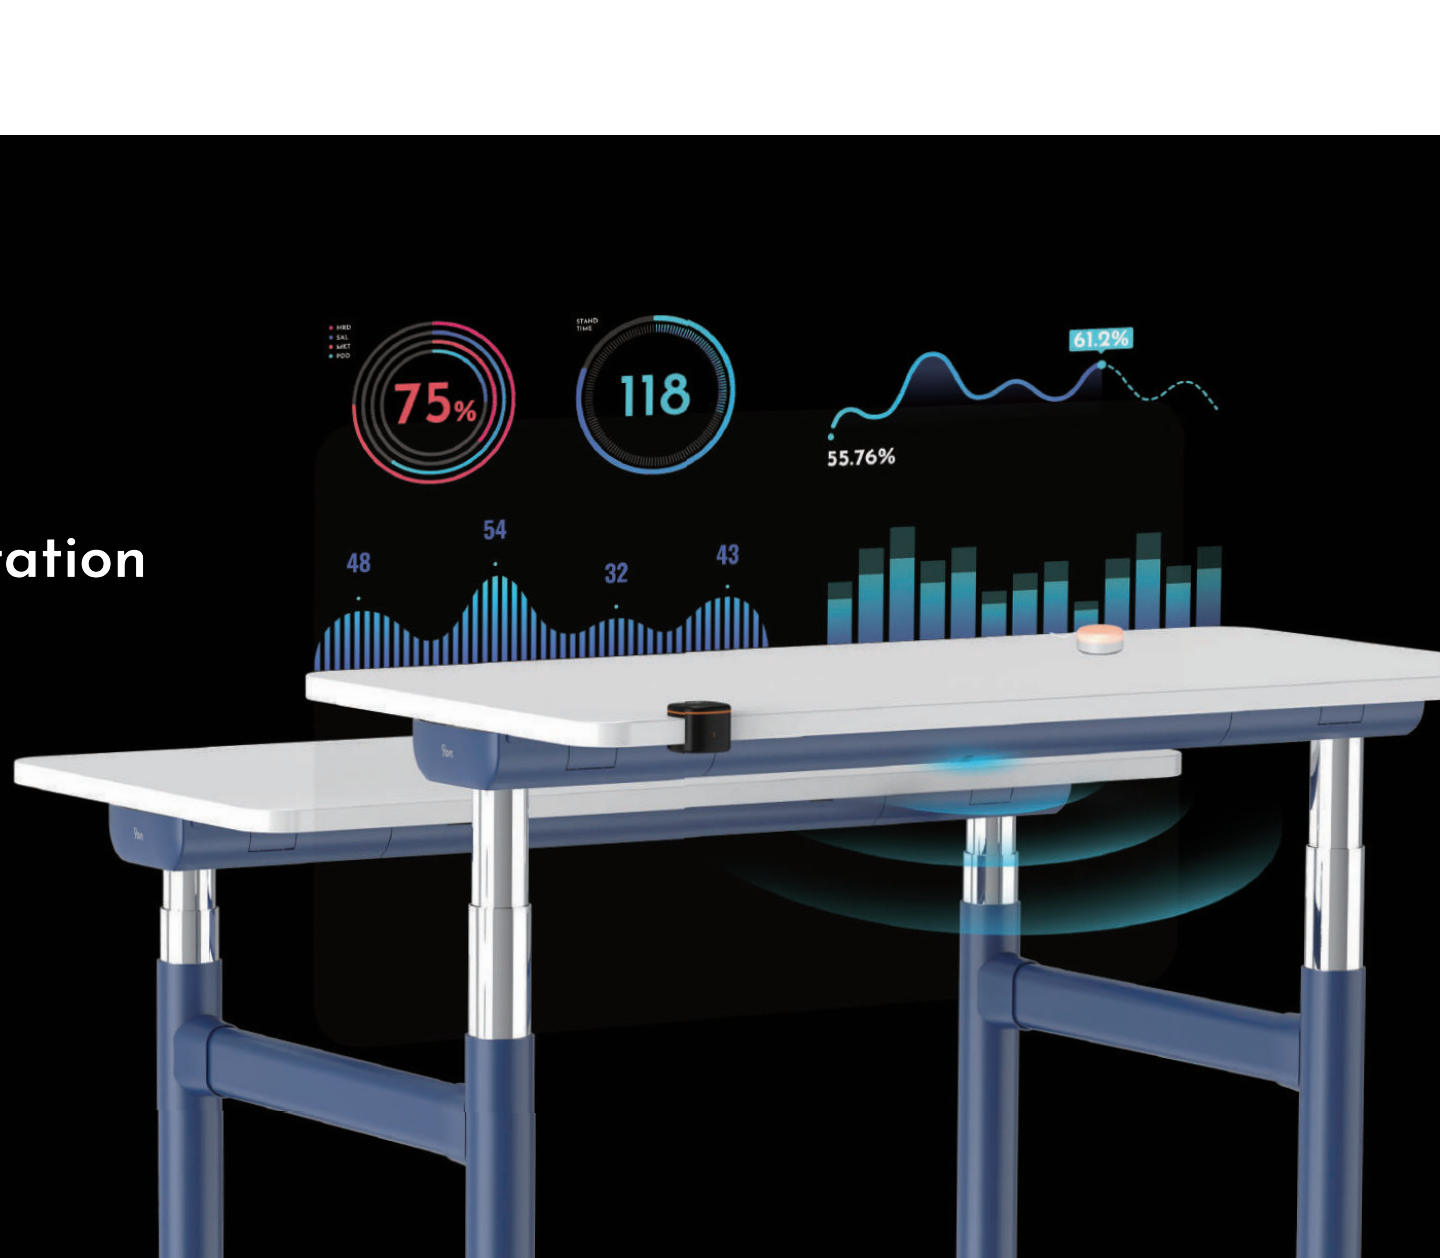

The height-adjustable workstation that cares about your health

The workstation includes a proprietary human occupancy sensor which detects when you are sitting at the desk and provides immediate feedback to encourage healthy sitting and standing habits. The *9am Digi*™ technology is a digitalized workstation which allows you to analyze the data from your sitting and standing behaviors.

- Millimeter wave radar
- Unaffected by temperature fluctuations
- High penetration power

- Dual sensing elements
- Precisely distinguish between human body and objects
- Capable of detecting human at stationary position
- High accuracy: 98%

The workstation will also remind you when you have been sitting for too long

When the sensor detects extended sedentary behavior, the *9am Up* Intelligent Interactive System will remind you when it's time to stand using a combination of screen messages, flicker, and slight vibrations.

Pat to Stand
Innovative control experience

NEW

Wand T5™ Dual-mode Handset

The touch screen controller features intelligent design, providing both intuitive lifting and touch lifting methods. The screen displays useful information such as sitting time, standing time, and standing to sitting ratio.