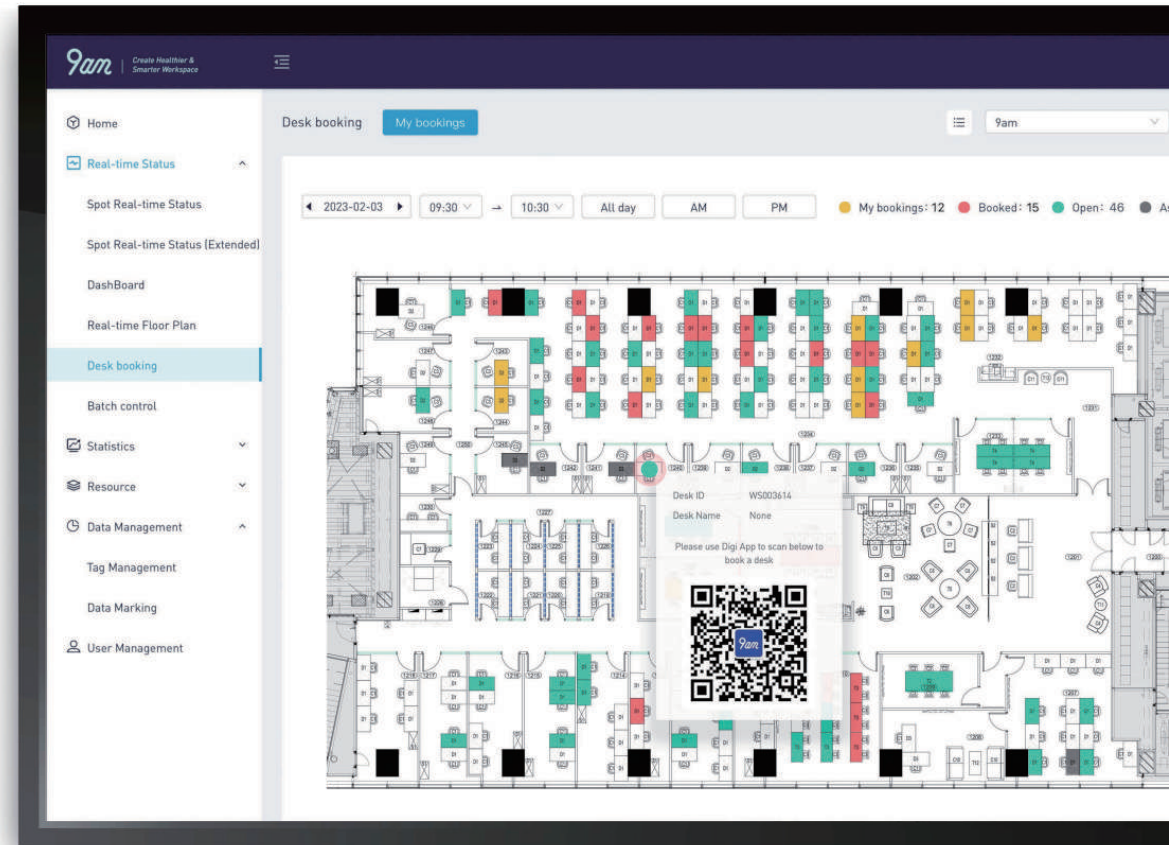

Intuitive Adjust Press or Lift

Touch Adjust Touch Screen

Setting Interfaces Swipe Pages

Report Wellness Reminder

This height-adjustable workstation will help you develop healthier work habits

With *Yam Digi*™ technology, you can review your health report on your smartphone to learn about your performance at work.

This height-adjustable desk can help you promote a healthy workplace for your employees

By checking the *Yam* Management Dashboard, you can view your employees' overall well-being through their sit-stand data, and further optimize office wellness strategies.

We optimize your workspace with comprehensive visual workspace allocation and management

Utilize *9am* Digi to effortlessly upload floor plans, swiftly allocate workspaces, and gain an intuitive understanding of allocation and usage status. Truly bring your office space workstations to life with visualization.

*Open API enables companies to acquire workstation usage data
Data Exporting: a variety of data report formed by data exported

Desk booking system, effectively helping you to achieve flexible office

Using *9am Digi*, you can filter, search and book workstations, remotely lock and unlock workstations and enterprises can improve space utilization and your employees experience. Open API allows integration with other management systems to enhance productivity and flexibility.