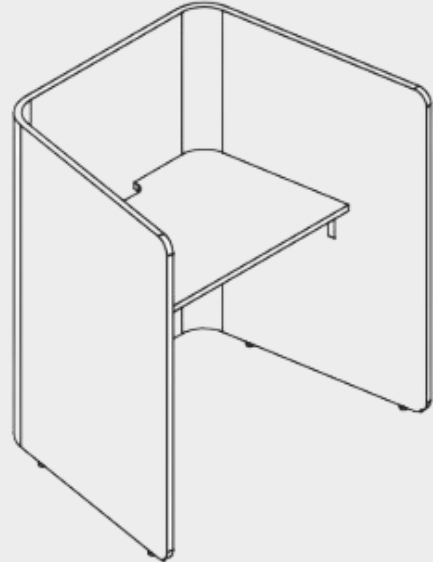

The Lux Focus Booth is a compact single person work point for tasks requiring concentration and privacy. Available in 2 shapes - Wedge and Cove. Sizing is customisable and can be upholstered in your selection of fabrics and vinyls with piped or twin-stitched edges.

**FINISHES**

- Upholstery: Winya House Fabric Range
- Worktop: Winya Standard Melamine Range

**OPTIONS**

- Custom size
- Custom finishes
- Integrated power & data

Wedge

Cove

	Height (mm)	Width (mm)	Depth (mm)
<b>Wedge</b>			
Overall	1280	600/1200	900
Worktop	720		
<b>Cove</b>			
Overall	1280	800/1200	1000
Worktop	720		