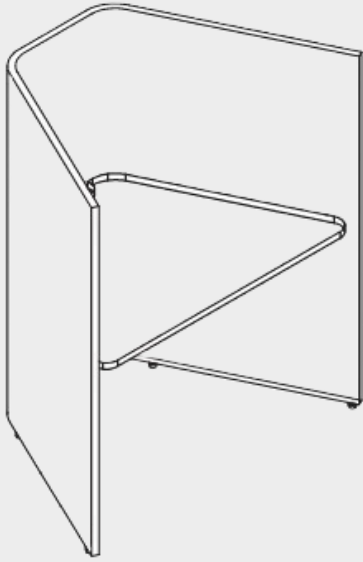

The Lux Focus Booth is a compact single person work point for tasks requiring concentration and privacy. Available in 2 shapes - Wedge and Cove. Sizing is customisable and can be upholstered in your selection of fabrics and vinyls with piped or twin-stitched edges.

**KEY FEATURES**

- Upholstery in COM
- Plywood internal frame
- Commercial-grade foam
- 25mm melamine fixed height worktop
- Designed and made in Australia

**LEAD TIME & WARRANTY**

- 4-6 week lead time
- 5 year warranty

**FINISHES**

- Upholstery: Winya House Fabric Range
- Worktop: Winya Standard Melamine Range

**OPTIONS**

- Custom size
- Custom finishes
- Integrated power & data

Wedge

Cove

	Height (mm)	Width (mm)	Depth (mm)
<b>Wedge</b>			
Overall	1280	600/1200	900
Worktop	720		
<b>Cove</b>			
Overall	1280	800/1200	1000
Worktop	720		