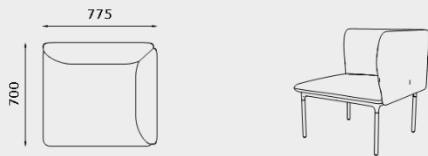

(foam)

MODULE DIMENSIONS

STELLAR OTTOMAN, 1 SEATER
ST-OT-1S

STELLAR OTTOMAN, 2 SEATER
ST-OT-2S

STELLAR OTTOMAN, 3 SEATER
ST-OT-3S

STELLAR OTTOMAN, QUARTER CIRCLE
ST-OT-QTR

STELLAR 1 SEATER, NO ARMS
ST-1S-NA

STELLAR ARMCHAIR
ST-1S-ARM

MODULE DIMENSIONS

STELLAR 2 SEATER, NO ARMS
ST-2S-NA

STELLAR 3 SEATER, NO ARMS
ST-3S-NA

STELLAR 1 SEATER, CORNER
ST-1S-90

STELLAR 1 SEATER, CURVED CORNER
ST-1S-CU90

STELLAR 2 SEATER, RIGHT/LEFT ARM
ST-2S-RHA / ST-2S-LHA

STELLAR 2 SEATER, ARMS
ST-2S-ARM

MODULE DIMENSIONS

STELLAR 3 SEATER, RIGHT/LEFT ARM
ST-3S-RHA / ST-3S-LHA

STELLAR 3 SEATER, ARMS
ST-3S-ARM

STELLAR 2 SEATER, OUTER CURVED
ST-2S-OCU

STELLAR COFFEE TABLE 800
ST-CT-800