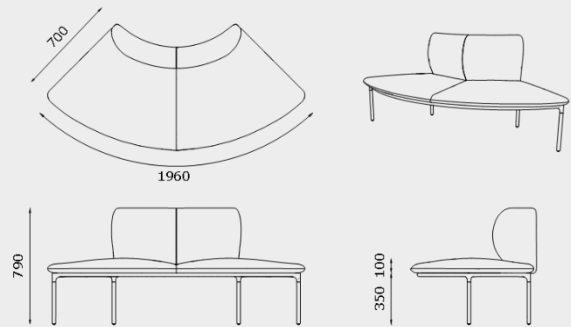

STELLAR ARMCHAIR
ST-1S-ARM

MODULE DIMENSIONS

STELLAR 2 SEATER, NO ARMS
ST-2S-NA

STELLAR 3 SEATER, NO ARMS
ST-3S-NA

STELLAR 1 SEATER, CORNER
ST-1S-90

STELLAR 1 SEATER, CURVED CORNER
ST-1S-CU90

STELLAR 2 SEATER, RIGHT/LEFT ARM
ST-2S-RHA / ST-2S-LHA

STELLAR 2 SEATER, ARMS
ST-2S-ARM

MODULE DIMENSIONS

STELLAR 3 SEATER, RIGHT/LEFT ARM
ST-3S-RHA / ST-3S-LHA

STELLAR 3 SEATER, ARMS
ST-3S-ARM

STELLAR 2 SEATER, OUTER CURVED
ST-2S-OCU

STELLAR COFFEE TABLE 800
ST-CT-800