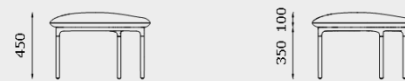

(foam)

MODULE DIMENSIONS

STELLAR OTTOMAN, 1 SEATER
ST-OT-1S

STELLAR OTTOMAN, 2 SEATER
ST-OT-2S

STELLAR OTTOMAN, 3 SEATER
ST-OT-3S

STELLAR OTTOMAN, QUARTER CIRCLE
ST-OT-QTR

STELLAR 1 SEATER, NO ARMS
ST-1S-NA

STELLAR ARMCHAIR
ST-1S-ARM

MODULE DIMENSIONS

STELLAR 2 SEATER, NO ARMS
ST-2S-NA

STELLAR 3 SEATER, NO ARMS
ST-3S-NA

STELLAR 1 SEATER, CORNER
ST-1S-90

STELLAR 1 SEATER, CURVED CORNER
ST-1S-CU90

STELLAR 2 SEATER, RIGHT/LEFT ARM
ST-2S-RHA / ST-2S-LHA