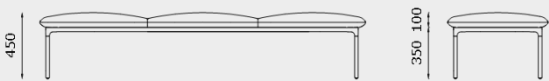

(foam)

MODULE DIMENSIONS

STELLAR OTTOMAN, 1 SEATER
ST-OT-1S

STELLAR OTTOMAN, 2 SEATER
ST-OT-2S

STELLAR OTTOMAN, 3 SEATER
ST-OT-3S

STELLAR OTTOMAN, QUARTER CIRCLE
ST-OT-QTR

STELLAR 1 SEATER, NO ARMS
ST-1S-NA

STELLAR ARMCHAIR
ST-1S-ARM

MODULE DIMENSIONS

STELLAR 2 SEATER, NO ARMS
ST-2S-NA

STELLAR 3 SEATER, NO ARMS
ST-3S-NA

STELLAR 1 SEATER, CORNER
ST-1S-90

STELLAR 1 SEATER, CURVED CORNER
ST-1S-CU90

STELLAR 2 SEATER, RIGHT/LEFT ARM
ST-2S-RHA / ST-2S-LHA