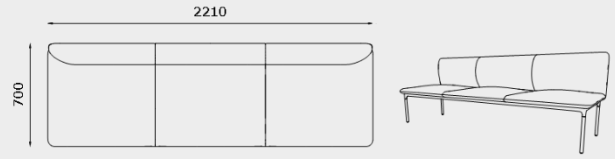

(foam)

MODULE DIMENSIONS

STELLAR OTTOMAN, 1 SEATER
ST-OT-1S

STELLAR OTTOMAN, 2 SEATER
ST-OT-2S

STELLAR OTTOMAN, 3 SEATER
ST-OT-3S

STELLAR OTTOMAN, QUARTER CIRCLE
ST-OT-QTR

STELLAR 1 SEATER, NO ARMS
ST-1S-NA

STELLAR ARMCHAIR
ST-1S-ARM

MODULE DIMENSIONS

STELLAR 2 SEATER, NO ARMS
ST-2S-NA

STELLAR 3 SEATER, NO ARMS
ST-3S-NA

STELLAR 1 SEATER, CORNER
ST-1S-90

STELLAR 1 SEATER, CURVED CORNER
ST-1S-CU90

STELLAR 2 SEATER, RIGHT/LEFT ARM
ST-2S-RHA / ST-2S-LHA