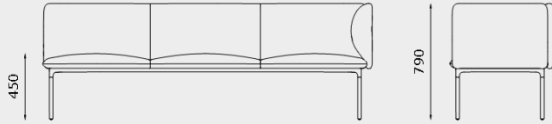

(foam)

MODULE DIMENSIONS

STELLAR OTTOMAN, 1 SEATER
ST-OT-1S

STELLAR OTTOMAN, 2 SEATER
ST-OT-2S

STELLAR OTTOMAN, 3 SEATER
ST-OT-3S

STELLAR OTTOMAN, QUARTER CIRCLE
ST-OT-QTR

STELLAR 1 SEATER, NO ARMS
ST-1S-NA

STELLAR ARMCHAIR
ST-1S-ARM

MODULE DIMENSIONS

STELLAR 2 SEATER, NO ARMS
ST-2S-NA

STELLAR 3 SEATER, NO ARMS
ST-3S-NA

STELLAR 1 SEATER, CORNER
ST-1S-90

STELLAR 1 SEATER, CURVED CORNER
ST-1S-CU90

STELLAR 2 SEATER, RIGHT/LEFT ARM
ST-2S-RHA / ST-2S-LHA

STELLAR 2 SEATER, ARMS
ST-2S-ARM

MODULE DIMENSIONS

STELLAR 3 SEATER, RIGHT/LEFT ARM
ST-3S-RHA / ST-3S-LHA

STELLAR 3 SEATER, ARMS
ST-3S-ARM

STELLAR 2 SEATER, OUTER CURVED
ST-2S-OCU

STELLAR COFFEE TABLE 800
ST-CT-800