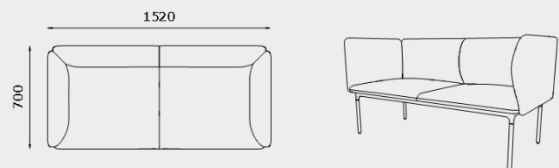

(foam)

MODULE DIMENSIONS

STELLAR OTTOMAN, 1 SEATER
ST-OT-1S

STELLAR OTTOMAN, 2 SEATER
ST-OT-2S

STELLAR OTTOMAN, 3 SEATER
ST-OT-3S

STELLAR OTTOMAN, QUARTER CIRCLE
ST-OT-QTR

STELLAR 1 SEATER, NO ARMS
ST-1S-NA

STELLAR ARMCHAIR
ST-1S-ARM

MODULE DIMENSIONS

STELLAR 2 SEATER, NO ARMS
ST-2S-NA

STELLAR 3 SEATER, NO ARMS
ST-3S-NA

STELLAR 1 SEATER, CORNER
ST-1S-90

STELLAR 1 SEATER, CURVED CORNER
ST-1S-CU90

STELLAR 2 SEATER, RIGHT/LEFT ARM
ST-2S-RHA / ST-2S-LHA

STELLAR 2 SEATER, ARMS
ST-2S-ARM

MODULE DIMENSIONS

STELLAR 3 SEATER, RIGHT/LEFT ARM
ST-3S-RHA / ST-3S-LHA

STELLAR 3 SEATER, ARMS
ST-3S-ARM

STELLAR 2 SEATER, OUTER CURVED
ST-2S-OCU

STELLAR COFFEE TABLE 800
ST-CT-800