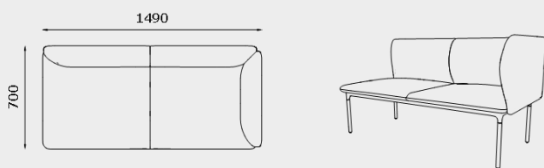

(foam)

MODULE DIMENSIONS

STELLAR OTTOMAN, 1 SEATER
ST-OT-1S

STELLAR OTTOMAN, 2 SEATER
ST-OT-2S

STELLAR OTTOMAN, 3 SEATER
ST-OT-3S

STELLAR OTTOMAN, QUARTER CIRCLE
ST-OT-QTR

STELLAR 1 SEATER, NO ARMS
ST-1S-NA

STELLAR ARMCHAIR
ST-1S-ARM

MODULE DIMENSIONS

STELLAR 2 SEATER, NO ARMS
ST-2S-NA

STELLAR 3 SEATER, NO ARMS
ST-3S-NA

STELLAR 1 SEATER, CORNER
ST-1S-90

STELLAR 1 SEATER, CURVED CORNER
ST-1S-CU90

STELLAR 2 SEATER, RIGHT/LEFT ARM
ST-2S-RHA / ST-2S-LHA

STELLAR 2 SEATER, ARMS
ST-2S-ARM

MODULE DIMENSIONS

STELLAR 3 SEATER, RIGHT/LEFT ARM
ST-3S-RHA / ST-3S-LHA

STELLAR 3 SEATER, ARMS
ST-3S-ARM

STELLAR 2 SEATER, OUTER CURVED
ST-2S-OCU

STELLAR COFFEE TABLE 800
ST-CT-800