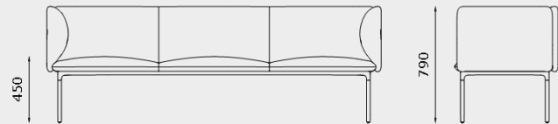

(foam)

MODULE DIMENSIONS

STELLAR OTTOMAN, 1 SEATER
ST-OT-1S

STELLAR OTTOMAN, 2 SEATER
ST-OT-2S

STELLAR OTTOMAN, 3 SEATER
ST-OT-3S

STELLAR OTTOMAN, QUARTER CIRCLE
ST-OT-QTR

STELLAR 1 SEATER, NO ARMS
ST-1S-NA

STELLAR ARMCHAIR
ST-1S-ARM

MODULE DIMENSIONS

STELLAR 2 SEATER, NO ARMS
ST-2S-NA

STELLAR 3 SEATER, NO ARMS
ST-3S-NA

STELLAR 1 SEATER, CORNER
ST-1S-90

STELLAR 1 SEATER, CURVED CORNER
ST-1S-CU90

STELLAR 2 SEATER, RIGHT/LEFT ARM
ST-2S-RHA / ST-2S-LHA

STELLAR 2 SEATER, ARMS
ST-2S-ARM

MODULE DIMENSIONS

STELLAR 3 SEATER, RIGHT/LEFT ARM
ST-3S-RHA / ST-3S-LHA

STELLAR 3 SEATER, ARMS
ST-3S-ARM

STELLAR 2 SEATER, OUTER CURVED
ST-2S-OCU

STELLAR COFFEE TABLE 800
ST-CT-800