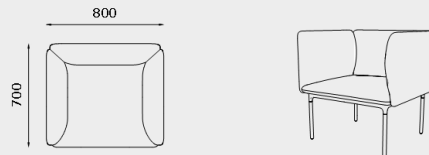

(foam)

MODULE DIMENSIONS

STELLAR OTTOMAN, 1 SEATER
ST-OT-1S

STELLAR OTTOMAN, 2 SEATER
ST-OT-2S

STELLAR OTTOMAN, 3 SEATER
ST-OT-3S

STELLAR OTTOMAN, QUARTER CIRCLE
ST-OT-QTR

STELLAR 1 SEATER, NO ARMS
ST-1S-NA

STELLAR ARMCHAIR
ST-1S-ARM

MODULE DIMENSIONS

STELLAR 2 SEATER, NO ARMS
ST-2S-NA

STELLAR 3 SEATER, NO ARMS
ST-3S-NA

STELLAR 1 SEATER, CORNER
ST-1S-90

STELLAR 1 SEATER, CURVED CORNER
ST-1S-CU90

STELLAR 2 SEATER, RIGHT/LEFT ARM
ST-2S-RHA / ST-2S-LHA

STELLAR 2 SEATER, ARMS
ST-2S-ARM

MODULE DIMENSIONS

STELLAR 3 SEATER, RIGHT/LEFT ARM
ST-3S-RHA / ST-3S-LHA

STELLAR 3 SEATER, ARMS
ST-3S-ARM

STELLAR 2 SEATER, OUTER CURVED
ST-2S-OCU

STELLAR COFFEE TABLE 800
ST-CT-800