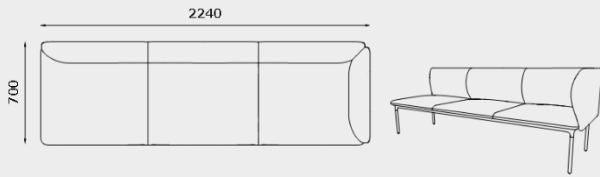

(foam)

MODULE DIMENSIONS

STELLAR OTTOMAN, 1 SEATER
ST-OT-1S

STELLAR OTTOMAN, 2 SEATER
ST-OT-2S

STELLAR OTTOMAN, 3 SEATER
ST-OT-3S

STELLAR OTTOMAN, QUARTER CIRCLE
ST-OT-QTR

STELLAR 1 SEATER, NO ARMS
ST-1S-NA

STELLAR ARMCHAIR
ST-1S-ARM

MODULE DIMENSIONS

STELLAR 2 SEATER, NO ARMS
ST-2S-NA

STELLAR 3 SEATER, NO ARMS
ST-3S-NA

STELLAR 1 SEATER, CORNER
ST-1S-90

STELLAR 1 SEATER, CURVED CORNER
ST-1S-CU90

STELLAR 2 SEATER, RIGHT/LEFT ARM
ST-2S-RHA / ST-2S-LHA

STELLAR 2 SEATER, ARMS
ST-2S-ARM

MODULE DIMENSIONS

STELLAR 3 SEATER, RIGHT/LEFT ARM
ST-3S-RHA / ST-3S-LHA

STELLAR 3 SEATER, ARMS
ST-3S-ARM

STELLAR 2 SEATER, OUTER CURVED
ST-2S-OCU

STELLAR COFFEE TABLE 800
ST-CT-800