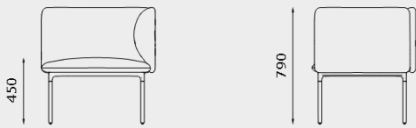

(foam)

MODULE DIMENSIONS

STELLAR OTTOMAN, 1 SEATER
ST-OT-1S

STELLAR OTTOMAN, 2 SEATER
ST-OT-2S

STELLAR OTTOMAN, 3 SEATER
ST-OT-3S

STELLAR OTTOMAN, QUARTER CIRCLE
ST-OT-QTR

STELLAR 1 SEATER, NO ARMS
ST-1S-NA

STELLAR ARMCHAIR
ST-1S-ARM

MODULE DIMENSIONS

STELLAR 2 SEATER, NO ARMS
ST-2S-NA

STELLAR 3 SEATER, NO ARMS
ST-3S-NA

STELLAR 1 SEATER, CORNER
ST-1S-90

STELLAR 1 SEATER, CURVED CORNER
ST-1S-CU90

STELLAR 2 SEATER, RIGHT/LEFT ARM
ST-2S-RHA / ST-2S-LHA

STELLAR 2 SEATER, ARMS
ST-2S-ARM

MODULE DIMENSIONS

STELLAR 3 SEATER, RIGHT/LEFT ARM
ST-3S-RHA / ST-3S-LHA

STELLAR 3 SEATER, ARMS
ST-3S-ARM

STELLAR 2 SEATER, OUTER CURVED
ST-2S-OCU

STELLAR COFFEE TABLE 800
ST-CT-800