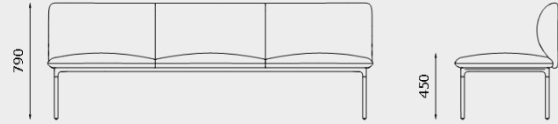

(foam)

MODULE DIMENSIONS

STELLAR OTTOMAN, 1 SEATER
ST-OT-1S

STELLAR OTTOMAN, 2 SEATER
ST-OT-2S

STELLAR OTTOMAN, 3 SEATER
ST-OT-3S

STELLAR OTTOMAN, QUARTER CIRCLE
ST-OT-QTR

STELLAR 1 SEATER, NO ARMS
ST-1S-NA

STELLAR ARMCHAIR
ST-1S-ARM

MODULE DIMENSIONS

STELLAR 2 SEATER, NO ARMS
ST-2S-NA

STELLAR 3 SEATER, NO ARMS
ST-3S-NA

STELLAR 1 SEATER, CORNER
ST-1S-90

STELLAR 1 SEATER, CURVED CORNER
ST-1S-CU90

STELLAR 2 SEATER, RIGHT/LEFT ARM
ST-2S-RHA / ST-2S-LHA

STELLAR 2 SEATER, ARMS
ST-2S-ARM

MODULE DIMENSIONS

STELLAR 3 SEATER, RIGHT/LEFT ARM
ST-3S-RHA / ST-3S-LHA

STELLAR 3 SEATER, ARMS
ST-3S-ARM

STELLAR 2 SEATER, OUTER CURVED
ST-2S-OCU

STELLAR COFFEE TABLE 800
ST-CT-800