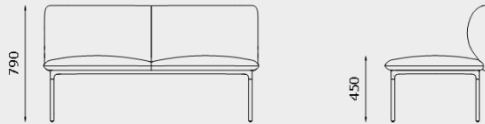

(foam)

MODULE DIMENSIONS

STELLAR OTTOMAN, 1 SEATER
ST-OT-1S

STELLAR OTTOMAN, 2 SEATER
ST-OT-2S

STELLAR OTTOMAN, 3 SEATER
ST-OT-3S

STELLAR OTTOMAN, QUARTER CIRCLE
ST-OT-QTR

STELLAR 1 SEATER, NO ARMS
ST-1S-NA

STELLAR ARMCHAIR
ST-1S-ARM

MODULE DIMENSIONS

STELLAR 2 SEATER, NO ARMS
ST-2S-NA

STELLAR 3 SEATER, NO ARMS
ST-3S-NA

STELLAR 1 SEATER, CORNER
ST-1S-90

STELLAR 1 SEATER, CURVED CORNER
ST-1S-CU90

STELLAR 2 SEATER, RIGHT/LEFT ARM
ST-2S-RHA / ST-2S-LHA