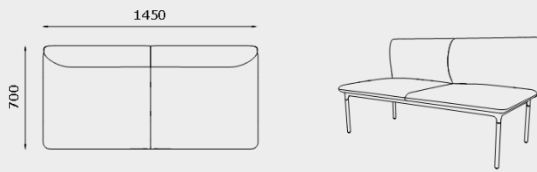

(foam)

MODULE DIMENSIONS

STELLAR OTTOMAN, 1 SEATER
ST-OT-1S

STELLAR OTTOMAN, 2 SEATER
ST-OT-2S

STELLAR OTTOMAN, 3 SEATER
ST-OT-3S

STELLAR OTTOMAN, QUARTER CIRCLE
ST-OT-QTR

STELLAR 1 SEATER, NO ARMS
ST-1S-NA

STELLAR ARMCHAIR
ST-1S-ARM

MODULE DIMENSIONS

STELLAR 2 SEATER, NO ARMS
ST-2S-NA

STELLAR 3 SEATER, NO ARMS
ST-3S-NA

STELLAR 1 SEATER, CORNER
ST-1S-90

STELLAR 1 SEATER, CURVED CORNER
ST-1S-CU90

STELLAR 2 SEATER, RIGHT/LEFT ARM
ST-2S-RHA / ST-2S-LHA