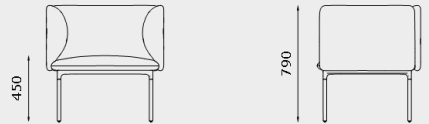

(foam)

MODULE DIMENSIONS

STELLAR OTTOMAN, 1 SEATER
ST-OT-1S

STELLAR OTTOMAN, 2 SEATER
ST-OT-2S

STELLAR OTTOMAN, 3 SEATER
ST-OT-3S

STELLAR OTTOMAN, QUARTER CIRCLE
ST-OT-QTR

STELLAR 1 SEATER, NO ARMS
ST-1S-NA

STELLAR ARMCHAIR
ST-1S-ARM

MODULE DIMENSIONS

STELLAR 2 SEATER, NO ARMS
ST-2S-NA

STELLAR 3 SEATER, NO ARMS
ST-3S-NA

STELLAR 1 SEATER, CORNER
ST-1S-90

STELLAR 1 SEATER, CURVED CORNER
ST-1S-CU90

STELLAR 2 SEATER, RIGHT/LEFT ARM
ST-2S-RHA / ST-2S-LHA

STELLAR 2 SEATER, ARMS
ST-2S-ARM

MODULE DIMENSIONS

STELLAR 3 SEATER, RIGHT/LEFT ARM
ST-3S-RHA / ST-3S-LHA

STELLAR 3 SEATER, ARMS
ST-3S-ARM

STELLAR 2 SEATER, OUTER CURVED
ST-2S-OCU

STELLAR COFFEE TABLE 800
ST-CT-800