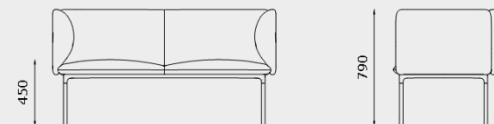

(foam)

MODULE DIMENSIONS

STELLAR OTTOMAN, 1 SEATER
ST-OT-1S

STELLAR OTTOMAN, 2 SEATER
ST-OT-2S

STELLAR OTTOMAN, 3 SEATER
ST-OT-3S

STELLAR OTTOMAN, QUARTER CIRCLE
ST-OT-QTR

STELLAR 1 SEATER, NO ARMS
ST-1S-NA

STELLAR ARMCHAIR
ST-1S-ARM

MODULE DIMENSIONS

STELLAR 2 SEATER, NO ARMS
ST-2S-NA

STELLAR 3 SEATER, NO ARMS
ST-3S-NA

STELLAR 1 SEATER, CORNER
ST-1S-90

STELLAR 1 SEATER, CURVED CORNER
ST-1S-CU90

STELLAR 2 SEATER, RIGHT/LEFT ARM
ST-2S-RHA / ST-2S-LHA

STELLAR 2 SEATER, ARMS
ST-2S-ARM

MODULE DIMENSIONS

STELLAR 3 SEATER, RIGHT/LEFT ARM
ST-3S-RHA / ST-3S-LHA

STELLAR 3 SEATER, ARMS
ST-3S-ARM

STELLAR 2 SEATER, OUTER CURVED
ST-2S-OCU

STELLAR COFFEE TABLE 800
ST-CT-800