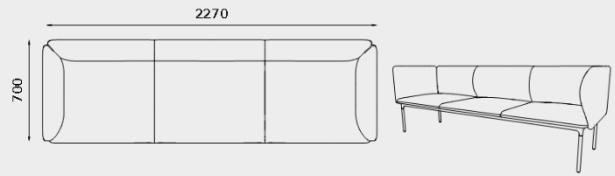

(foam)

MODULE DIMENSIONS

STELLAR OTTOMAN, 1 SEATER
ST-OT-1S

STELLAR OTTOMAN, 2 SEATER
ST-OT-2S

STELLAR OTTOMAN, 3 SEATER
ST-OT-3S

STELLAR OTTOMAN, QUARTER CIRCLE
ST-OT-QTR

STELLAR 1 SEATER, NO ARMS
ST-1S-NA

STELLAR ARMCHAIR
ST-1S-ARM

MODULE DIMENSIONS

STELLAR 2 SEATER, NO ARMS
ST-2S-NA

STELLAR 3 SEATER, NO ARMS
ST-3S-NA

STELLAR 1 SEATER, CORNER
ST-1S-90

STELLAR 1 SEATER, CURVED CORNER
ST-1S-CU90

STELLAR 2 SEATER, RIGHT/LEFT ARM
ST-2S-RHA / ST-2S-LHA

STELLAR 2 SEATER, ARMS
ST-2S-ARM

MODULE DIMENSIONS

STELLAR 3 SEATER, RIGHT/LEFT ARM
ST-3S-RHA / ST-3S-LHA

STELLAR 3 SEATER, ARMS
ST-3S-ARM

STELLAR 2 SEATER, OUTER CURVED
ST-2S-OCU

STELLAR COFFEE TABLE 800
ST-CT-800