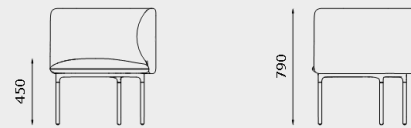

(foam)

MODULE DIMENSIONS

STELLAR OTTOMAN, 1 SEATER
ST-OT-1S

STELLAR OTTOMAN, 2 SEATER
ST-OT-2S

STELLAR OTTOMAN, 3 SEATER
ST-OT-3S

STELLAR OTTOMAN, QUARTER CIRCLE
ST-OT-QTR

STELLAR 1 SEATER, NO ARMS
ST-1S-NA

STELLAR ARMCHAIR
ST-1S-ARM

MODULE DIMENSIONS

STELLAR 2 SEATER, NO ARMS
ST-2S-NA

STELLAR 3 SEATER, NO ARMS
ST-3S-NA

STELLAR 1 SEATER, CORNER
ST-1S-90

STELLAR 1 SEATER, CURVED CORNER
ST-1S-CU90

STELLAR 2 SEATER, RIGHT/LEFT ARM
ST-2S-RHA / ST-2S-LHA

STELLAR 2 SEATER, ARMS
ST-2S-ARM

MODULE DIMENSIONS

STELLAR 3 SEATER, RIGHT/LEFT ARM
ST-3S-RHA / ST-3S-LHA

STELLAR 3 SEATER, ARMS
ST-3S-ARM

STELLAR 2 SEATER, OUTER CURVED
ST-2S-OCU

STELLAR COFFEE TABLE 800
ST-CT-800