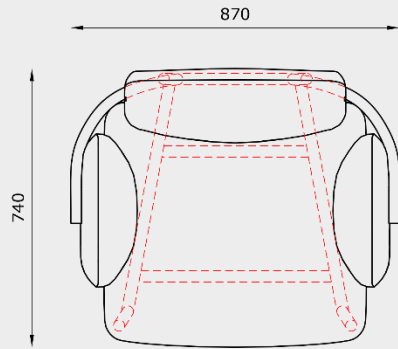

	Height (mm)	Width (mm)	Depth (mm)	Seat Height (mm)
One Seater	770	870	740	420

Custom Modular Lounge

“WINYA” MEANS SIT NOW IN WIRADJURI

Winya Indigenous Furniture is a majority Indigenous owned business and the only company in Australia awarded by the UNITED NATIONS for Leadership in Sustainable Development Goals (SDG).