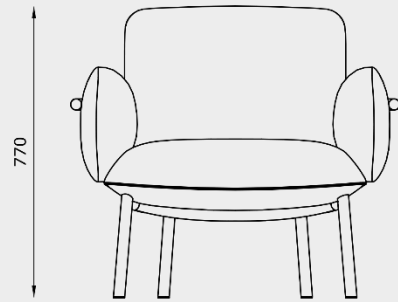

	Height (mm)	Width (mm)	Depth (mm)	Seat Height (mm)
One Seater	770	870	740	420

Custom Modular Lounge

“WINYA” MEANS SIT NOW IN WIRADJURI

Winya Indigenous Furniture is a majority Indigenous owned business and the only company in Australia awarded by the UNITED NATIONS for Leadership in Sustainable Development Goals (SDG).