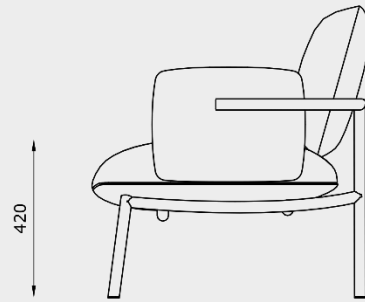

	Height (mm)	Width (mm)	Depth (mm)	Seat Height (mm)
One Seater	770	870	740	420

Custom Modular Lounge

“WINYA” MEANS SIT NOW IN WIRADJURI

Winya Indigenous Furniture is a majority Indigenous owned business and the only company in Australia awarded by the UNITED NATIONS for Leadership in Sustainable Development Goals (SDG).