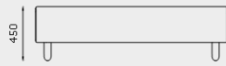

YANADA QUIET LOUNGE, 3-SEATER, NO ARMS
Y-AR-QT-S-3S

YANADA COLLABORATION BOOTH, 4-SEATER, NO ARMS
Y-AR-QT-S-3S

YANADA LOW BACK DOUBLESIDED LOUNGE, 2-SEATER
Y-DB-S-1S

YANADA LOW BACK DOUBLESIDED LOUNGE, 4-SEATER
Y-DB-S-1S

YANADA LOW BACK DOUBLESIDED LOUNGE, 6-SEATER
Y-DB-S-1S

MODULE DIMENSIONS

YANADA OTTOMAN, 2-SEATER
Y-OT-S-2S

YANADA OTTOMAN, 3-SEATER
Y-OT-S-3S

YANADA LOUNGE, 2-SEATER, NO ARMS
Y-LB-S-2S

YANADA LOUNGE, 3-SEATER, NO ARMS
Y-LB-S-3S