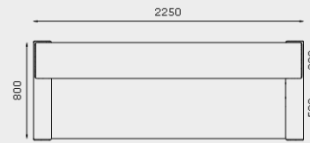

YANADA QUIET LOUNGE, 3-SEATER, NO ARMS
Y-AR-QT-S-3S

YANADA COLLABORATION BOOTH, 4-SEATER, NO ARMS
Y-AR-QT-S-3S

YANADA LOW BACK DOUBLESIDED LOUNGE, 2-SEATER
Y-DB-S-1S

YANADA LOW BACK DOUBLESIDED LOUNGE, 4-SEATER
Y-DB-S-1S

YANADA LOW BACK DOUBLESIDED LOUNGE, 6-SEATER
Y-DB-S-1S

MODULE DIMENSIONS

YANADA OTTOMAN, 2-SEATER
Y-OT-S-2S

YANADA OTTOMAN, 3-SEATER
Y-OT-S-3S

YANADA LOUNGE, 2-SEATER, NO ARMS
Y-LB-S-2S

YANADA LOUNGE, 3-SEATER, NO ARMS
Y-LB-S-3S