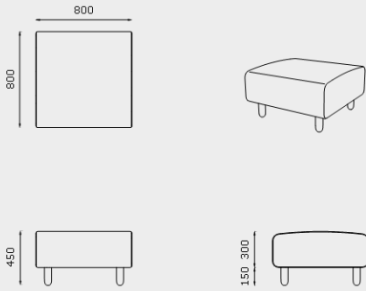

YANADA OTTOMAN, STRAIGHT 1 SEATER
Y-OT-S-1S

YANADA LOW BACK, STRAIGHT 1 SEATER
Y-LB-S-1S

YANADA HIGH BACK, STRAIGHT 1 SEATER
Y-HB-S-1S

YANADA OTTOMAN, CURVED 45°
Y-OT-CO-45

YANADA LOW BACK, CURVED OUTER 45°
Y-LB-CO-45

YANADA HIGH BACK, CURVED OUTER 45°
Y-HB-CO-45

YANADA LOW BACK, CURVED INNER 45°
Y-LB-CI-45

YANADA HIGH BACK, CURVED INNER 45°
Y-HB-CI-45

MODULE DIMENSIONS

YANADA OTTOMAN, CURVED 60°
Y-OT-CO-60

YANADA LOW BACK, CURVED OUTER 60°
Y-LB-CO-60