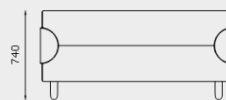

YANADA LOW BACK DOUBLESIDED LOUNGE, 6-SEATER
Y-DB-S-1S

MODULE DIMENSIONS

YANADA OTTOMAN, 2-SEATER
Y-OT-S-2S

YANADA OTTOMAN, 3-SEATER
Y-OT-S-3S

YANADA LOUNGE, 2-SEATER, NO ARMS
Y-LB-S-2S

YANADA LOUNGE, 3-SEATER, NO ARMS
Y-LB-S-3S