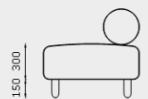

YANADA QUIET LOUNGE, 2-SEATER, WITH ARMS
Y-AR-QT-S-2S

YANADA QUIET LOUNGE, 3-SEATER, WITH ARMS
Y-AR-QT-S-3S

YANADA QUIET LOUNGE, 1 SEATER, NO ARMS
Y-AR-QT-S-1S

YANADA QUIET LOUNGE, 2-SEATER, NO ARMS
Y-AR-QT-S-2S

YANADA QUIET LOUNGE, 3-SEATER, NO ARMS
Y-AR-QT-S-3S

YANADA COLLABORATION BOOTH, 4-SEATER, NO ARMS
Y-AR-QT-S-3S

YANADA LOW BACK DOUBLESIDED LOUNGE, 2-SEATER
Y-DB-S-1S

YANADA LOW BACK DOUBLESIDED LOUNGE, 4-SEATER
Y-DB-S-1S

YANADA LOW BACK DOUBLESIDED LOUNGE, 6-SEATER
Y-DB-S-1S

MODULE DIMENSIONS

YANADA OTTOMAN, 2-SEATER
Y-OT-S-2S

YANADA OTTOMAN, 3-SEATER
Y-OT-S-3S

YANADA LOUNGE, 2-SEATER, NO ARMS
Y-LB-S-2S

YANADA LOUNGE, 3-SEATER, NO ARMS
Y-LB-S-3S