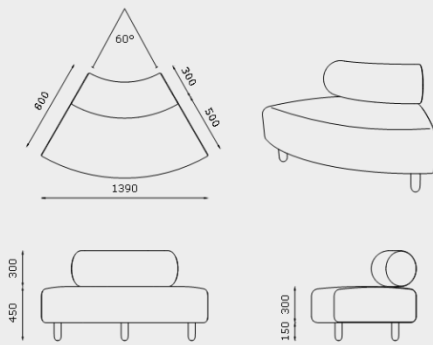

YANADA OTTOMAN, STRAIGHT 1 SEATER
Y-OT-S-1S

YANADA LOW BACK, STRAIGHT 1 SEATER
Y-LB-S-1S

YANADA HIGH BACK, STRAIGHT 1 SEATER
Y-HB-S-1S

YANADA OTTOMAN, CURVED 45°
Y-OT-CO-45

YANADA LOW BACK, CURVED OUTER 45°
Y-LB-CO-45

YANADA HIGH BACK, CURVED OUTER 45°
Y-HB-CO-45

YANADA LOW BACK, CURVED INNER 45°
Y-LB-CI-45

YANADA HIGH BACK, CURVED INNER 45°
Y-HB-CI-45

MODULE DIMENSIONS

YANADA OTTOMAN, CURVED 60°
Y-OT-CO-60

YANADA LOW BACK, CURVED OUTER 60°
Y-LB-CO-60

YANADA HIGH BACK, CURVED OUTER 60°
Y-HB-CO-60

YANADA LOW BACK, CURVED INNER 60°
Y-LB-CI-60

YANADA HIGH BACK, CURVED INNER 60°
Y-HB-CI-60

YANADA OTTOMAN, CURVED 90°
Y-OT-CO-90

YANADA LOW BACK, CURVED OUTER 90°
Y-LB-CO-90