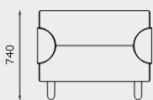

YANADA LOW BACK DOUBLESIDED LOUNGE, 6-SEATER
Y-DB-S-1S

MODULE DIMENSIONS

YANADA OTTOMAN, 2-SEATER
Y-OT-S-2S

YANADA OTTOMAN, 3-SEATER
Y-OT-S-3S

YANADA LOUNGE, 2-SEATER, NO ARMS
Y-LB-S-2S

YANADA LOUNGE, 3-SEATER, NO ARMS
Y-LB-S-3S