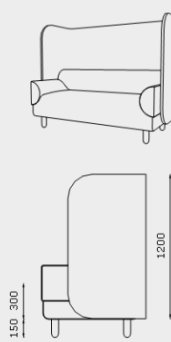

YANADA HIGH BACK, CURVED OUTER 60°
Y-HB-CO-60

YANADA LOW BACK, CURVED INNER 60°
Y-LB-CI-60

YANADA HIGH BACK, CURVED INNER 60°
Y-HB-CI-60

YANADA OTTOMAN, CURVED 90°
Y-OT-CO-90

YANADA LOW BACK, CURVED OUTER 90°
Y-LB-CO-90

YANADA HIGH BACK, CURVED OUTER 90°
Y-HB-CO-90

YANADA LOW BACK, CURVED INNER 90°
Y-LB-CI-90

YANADA HIGH BACK, CURVED INNER 90°
Y-HB-CI-90

MODULE DIMENSIONS

YANADA QUIET LOUNGE, 1 SEATER, WITH ARMS
Y-AR-QT-S-1S

YANADA QUIET LOUNGE, 2-SEATER, WITH ARMS
Y-AR-QT-S-2S

YANADA QUIET LOUNGE, 3-SEATER, WITH ARMS
Y-AR-QT-S-3S

YANADA QUIET LOUNGE, 1 SEATER, NO ARMS
Y-AR-QT-S-1S

YANADA QUIET LOUNGE, 2-SEATER, NO ARMS
Y-AR-QT-S-2S

YANADA QUIET LOUNGE, 3-SEATER, NO ARMS
Y-AR-QT-S-3S

YANADA COLLABORATION BOOTH, 4-SEATER, NO ARMS
Y-AR-QT-S-3S

YANADA LOW BACK DOUBLESIDED LOUNGE, 2-SEATER
Y-DB-S-1S

YANADA LOW BACK DOUBLESIDED LOUNGE, 4-SEATER
Y-DB-S-1S