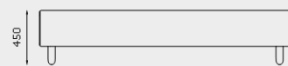

YANADA QUIET LOUNGE, 3-SEATER, NO ARMS
Y-AR-QT-S-3S

YANADA COLLABORATION BOOTH, 4-SEATER, NO ARMS
Y-AR-QT-S-3S

YANADA LOW BACK DOUBLESIDED LOUNGE, 2-SEATER
Y-DB-S-1S

YANADA LOW BACK DOUBLESIDED LOUNGE, 4-SEATER
Y-DB-S-1S

YANADA LOW BACK DOUBLESIDED LOUNGE, 6-SEATER
Y-DB-S-1S

MODULE DIMENSIONS

YANADA OTTOMAN, 2-SEATER
Y-OT-S-2S

YANADA OTTOMAN, 3-SEATER
Y-OT-S-3S

YANADA LOUNGE, 2-SEATER, NO ARMS
Y-LB-S-2S

YANADA LOUNGE, 3-SEATER, NO ARMS
Y-LB-S-3S