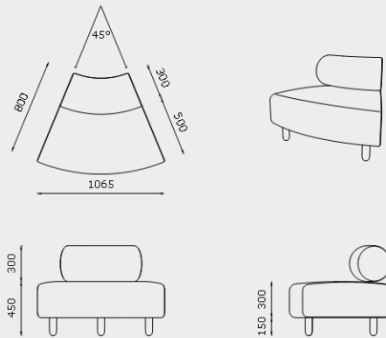

YANADA OTTOMAN, STRAIGHT 1 SEATER
Y-OT-S-1S

YANADA LOW BACK, STRAIGHT 1 SEATER
Y-LB-S-1S

YANADA HIGH BACK, STRAIGHT 1 SEATER
Y-HB-S-1S

YANADA OTTOMAN, CURVED 45°
Y-OT-CO-45

YANADA LOW BACK, CURVED OUTER 45°
Y-LB-CO-45

YANADA HIGH BACK, CURVED OUTER 45°
Y-HB-CO-45

YANADA LOW BACK, CURVED INNER 45°
Y-LB-CI-45

YANADA HIGH BACK, CURVED INNER 45°
Y-HB-CI-45

MODULE DIMENSIONS

YANADA OTTOMAN, CURVED 60°
Y-OT-CO-60

YANADA LOW BACK, CURVED OUTER 60°
Y-LB-CO-60

YANADA HIGH BACK, CURVED OUTER 60°
Y-HB-CO-60

YANADA LOW BACK, CURVED INNER 60°
Y-LB-CI-60

YANADA HIGH BACK, CURVED INNER 60°
Y-HB-CI-60

YANADA OTTOMAN, CURVED 90°
Y-OT-CO-90

YANADA LOW BACK, CURVED OUTER 90°
Y-LB-CO-90