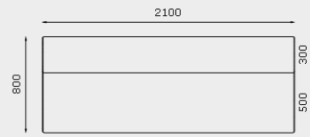

YANADA QUIET LOUNGE, 3-SEATER, NO ARMS
Y-AR-QT-S-3S

YANADA COLLABORATION BOOTH, 4-SEATER, NO ARMS
Y-AR-QT-S-3S

YANADA LOW BACK DOUBLESIDED LOUNGE, 2-SEATER
Y-DB-S-1S

YANADA LOW BACK DOUBLESIDED LOUNGE, 4-SEATER
Y-DB-S-1S

YANADA LOW BACK DOUBLESIDED LOUNGE, 6-SEATER
Y-DB-S-1S

MODULE DIMENSIONS

YANADA OTTOMAN, 2-SEATER
Y-OT-S-2S

YANADA OTTOMAN, 3-SEATER
Y-OT-S-3S

YANADA LOUNGE, 2-SEATER, NO ARMS
Y-LB-S-2S

YANADA LOUNGE, 3-SEATER, NO ARMS
Y-LB-S-3S