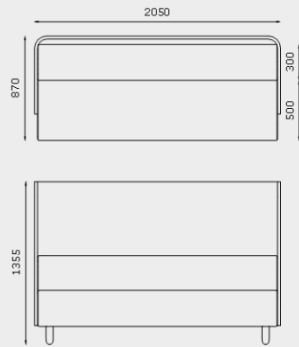

YANADA HIGH BACK, CURVED OUTER 45°
Y-HB-CO-45

YANADA LOW BACK, CURVED INNER 45°
Y-LB-CI-45

YANADA HIGH BACK, CURVED INNER 45°
Y-HB-CI-45

MODULE DIMENSIONS

YANADA OTTOMAN, CURVED 60°
Y-OT-CO-60

YANADA LOW BACK, CURVED OUTER 60°
Y-LB-CO-60

YANADA HIGH BACK, CURVED OUTER 60°
Y-HB-CO-60

YANADA LOW BACK, CURVED INNER 60°
Y-LB-CI-60

YANADA HIGH BACK, CURVED INNER 60°
Y-HB-CI-60

YANADA OTTOMAN, CURVED 90°
Y-OT-CO-90

YANADA LOW BACK, CURVED OUTER 90°
Y-LB-CO-90

YANADA HIGH BACK, CURVED OUTER 90°
Y-HB-CO-90

YANADA LOW BACK, CURVED INNER 90°
Y-LB-CI-90

YANADA HIGH BACK, CURVED INNER 90°
Y-HB-CI-90

MODULE DIMENSIONS

YANADA QUIET LOUNGE, 1 SEATER, WITH ARMS
Y-AR-QT-S-1S

YANADA QUIET LOUNGE, 2-SEATER, WITH ARMS
Y-AR-QT-S-2S

YANADA QUIET LOUNGE, 3-SEATER, WITH ARMS
Y-AR-QT-S-3S

YANADA QUIET LOUNGE, 1 SEATER, NO ARMS
Y-AR-QT-S-1S

YANADA QUIET LOUNGE, 2-SEATER, NO ARMS
Y-AR-QT-S-2S