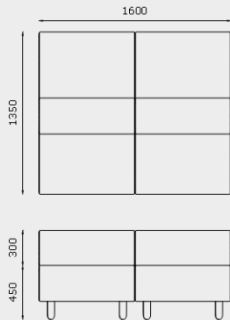

YANADA QUIET LOUNGE, 2-SEATER, WITH ARMS
Y-AR-QT-S-2S

YANADA QUIET LOUNGE, 3-SEATER, WITH ARMS
Y-AR-QT-S-3S

YANADA QUIET LOUNGE, 1 SEATER, NO ARMS
Y-AR-QT-S-1S

YANADA QUIET LOUNGE, 2-SEATER, NO ARMS
Y-AR-QT-S-2S

YANADA QUIET LOUNGE, 3-SEATER, NO ARMS
Y-AR-QT-S-3S

YANADA COLLABORATION BOOTH, 4-SEATER, NO ARMS
Y-AR-QT-S-3S

YANADA LOW BACK DOUBLESIDED LOUNGE, 2-SEATER
Y-DB-S-1S

YANADA LOW BACK DOUBLESIDED LOUNGE, 4-SEATER
Y-DB-S-1S