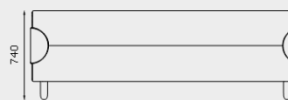

YANADA LOW BACK DOUBLESIDED LOUNGE, 6-SEATER
Y-DB-S-1S

MODULE DIMENSIONS

YANADA OTTOMAN, 2-SEATER
Y-OT-S-2S

YANADA OTTOMAN, 3-SEATER
Y-OT-S-3S

YANADA LOUNGE, 2-SEATER, NO ARMS
Y-LB-S-2S

YANADA LOUNGE, 3-SEATER, NO ARMS
Y-LB-S-3S