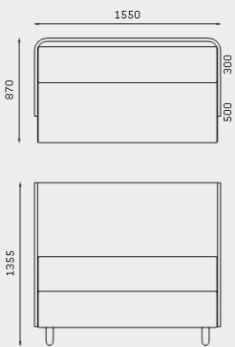

YANADA HIGH BACK, CURVED OUTER 45°
Y-HB-CO-45

YANADA LOW BACK, CURVED INNER 45°
Y-LB-CI-45

YANADA HIGH BACK, CURVED INNER 45°
Y-HB-CI-45

MODULE DIMENSIONS

YANADA OTTOMAN, CURVED 60°
Y-OT-CO-60

YANADA LOW BACK, CURVED OUTER 60°
Y-LB-CO-60

YANADA HIGH BACK, CURVED OUTER 60°
Y-HB-CO-60

YANADA LOW BACK, CURVED INNER 60°
Y-LB-CI-60

YANADA HIGH BACK, CURVED INNER 60°
Y-HB-CI-60

YANADA OTTOMAN, CURVED 90°
Y-OT-CO-90

YANADA LOW BACK, CURVED OUTER 90°
Y-LB-CO-90

YANADA HIGH BACK, CURVED OUTER 90°
Y-HB-CO-90

YANADA LOW BACK, CURVED INNER 90°
Y-LB-CI-90

YANADA HIGH BACK, CURVED INNER 90°
Y-HB-CI-90

MODULE DIMENSIONS

YANADA QUIET LOUNGE, 1 SEATER, WITH ARMS
Y-AR-QT-S-1S

YANADA QUIET LOUNGE, 2-SEATER, WITH ARMS
Y-AR-QT-S-2S

YANADA QUIET LOUNGE, 3-SEATER, WITH ARMS
Y-AR-QT-S-3S

YANADA QUIET LOUNGE, 1 SEATER, NO ARMS
Y-AR-QT-S-1S

YANADA QUIET LOUNGE, 2-SEATER, NO ARMS
Y-AR-QT-S-2S