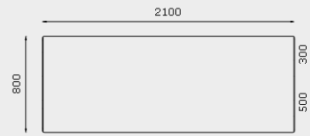

YANADA QUIET LOUNGE, 3-SEATER, NO ARMS
Y-AR-QT-S-3S

YANADA COLLABORATION BOOTH, 4-SEATER, NO ARMS
Y-AR-QT-S-3S

YANADA LOW BACK DOUBLESIDED LOUNGE, 2-SEATER
Y-DB-S-1S

YANADA LOW BACK DOUBLESIDED LOUNGE, 4-SEATER
Y-DB-S-1S

YANADA LOW BACK DOUBLESIDED LOUNGE, 6-SEATER
Y-DB-S-1S

MODULE DIMENSIONS

YANADA OTTOMAN, 2-SEATER
Y-OT-S-2S

YANADA OTTOMAN, 3-SEATER
Y-OT-S-3S

YANADA LOUNGE, 2-SEATER, NO ARMS
Y-LB-S-2S

YANADA LOUNGE, 3-SEATER, NO ARMS
Y-LB-S-3S