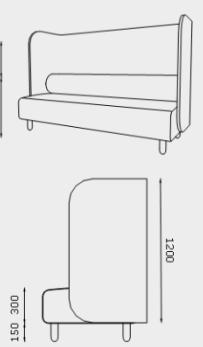

YANADA HIGH BACK, CURVED OUTER 45°
Y-HB-CO-45

YANADA LOW BACK, CURVED INNER 45°
Y-LB-CI-45

YANADA HIGH BACK, CURVED INNER 45°
Y-HB-CI-45

MODULE DIMENSIONS

YANADA OTTOMAN, CURVED 60°
Y-OT-CO-60

YANADA LOW BACK, CURVED OUTER 60°
Y-LB-CO-60

YANADA HIGH BACK, CURVED OUTER 60°
Y-HB-CO-60

YANADA LOW BACK, CURVED INNER 60°
Y-LB-CI-60

YANADA HIGH BACK, CURVED INNER 60°
Y-HB-CI-60

YANADA OTTOMAN, CURVED 90°
Y-OT-CO-90

YANADA LOW BACK, CURVED OUTER 90°
Y-LB-CO-90

YANADA HIGH BACK, CURVED OUTER 90°
Y-HB-CO-90

YANADA LOW BACK, CURVED INNER 90°
Y-LB-CI-90

YANADA HIGH BACK, CURVED INNER 90°
Y-HB-CI-90

MODULE DIMENSIONS

YANADA QUIET LOUNGE, 1 SEATER, WITH ARMS
Y-AR-QT-S-1S

YANADA QUIET LOUNGE, 2-SEATER, WITH ARMS
Y-AR-QT-S-2S

YANADA QUIET LOUNGE, 3-SEATER, WITH ARMS
Y-AR-QT-S-3S

YANADA QUIET LOUNGE, 1 SEATER, NO ARMS
Y-AR-QT-S-1S

YANADA QUIET LOUNGE, 2-SEATER, NO ARMS
Y-AR-QT-S-2S