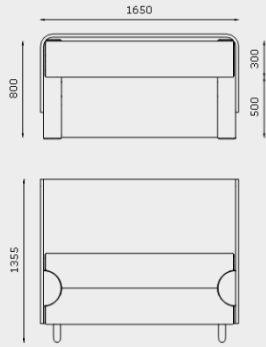

YANADA HIGH BACK, CURVED OUTER 45°
Y-HB-CO-45

YANADA LOW BACK, CURVED INNER 45°
Y-LB-CI-45

YANADA HIGH BACK, CURVED INNER 45°
Y-HB-CI-45

MODULE DIMENSIONS

YANADA OTTOMAN, CURVED 60°
Y-OT-CO-60

YANADA LOW BACK, CURVED OUTER 60°
Y-LB-CO-60

YANADA HIGH BACK, CURVED OUTER 60°
Y-HB-CO-60

YANADA LOW BACK, CURVED INNER 60°
Y-LB-CI-60

YANADA HIGH BACK, CURVED INNER 60°
Y-HB-CI-60

YANADA OTTOMAN, CURVED 90°
Y-OT-CO-90

YANADA LOW BACK, CURVED OUTER 90°
Y-LB-CO-90

YANADA HIGH BACK, CURVED OUTER 90°
Y-HB-CO-90

YANADA LOW BACK, CURVED INNER 90°
Y-LB-CI-90

YANADA HIGH BACK, CURVED INNER 90°
Y-HB-CI-90

MODULE DIMENSIONS

YANADA QUIET LOUNGE, 1 SEATER, WITH ARMS
Y-AR-QT-S-1S

YANADA QUIET LOUNGE, 2-SEATER, WITH ARMS
Y-AR-QT-S-2S

YANADA QUIET LOUNGE, 3-SEATER, WITH ARMS
Y-AR-QT-S-3S

YANADA QUIET LOUNGE, 1 SEATER, NO ARMS
Y-AR-QT-S-1S

YANADA QUIET LOUNGE, 2-SEATER, NO ARMS
Y-AR-QT-S-2S