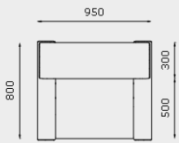

YANADA HIGH BACK, CURVED OUTER 45°
Y-HB-CO-45

YANADA LOW BACK, CURVED INNER 45°
Y-LB-CI-45

YANADA HIGH BACK, CURVED INNER 45°
Y-HB-CI-45

MODULE DIMENSIONS

YANADA OTTOMAN, CURVED 60°
Y-OT-CO-60

YANADA LOW BACK, CURVED OUTER 60°
Y-LB-CO-60

YANADA QUIET LOUNGE, 3-SEATER, NO ARMS
Y-AR-QT-S-3S

YANADA COLLABORATION BOOTH, 4-SEATER, NO ARMS
Y-AR-QT-S-3S

YANADA LOW BACK DOUBLESIDED LOUNGE, 2-SEATER
Y-DB-S-1S

YANADA LOW BACK DOUBLESIDED LOUNGE, 4-SEATER
Y-DB-S-1S

YANADA LOW BACK DOUBLESIDED LOUNGE, 6-SEATER
Y-DB-S-1S

MODULE DIMENSIONS

YANADA OTTOMAN, 2-SEATER
Y-OT-S-2S

YANADA OTTOMAN, 3-SEATER
Y-OT-S-3S

YANADA LOUNGE, 2-SEATER, NO ARMS
Y-LB-S-2S

YANADA LOUNGE, 3-SEATER, NO ARMS
Y-LB-S-3S