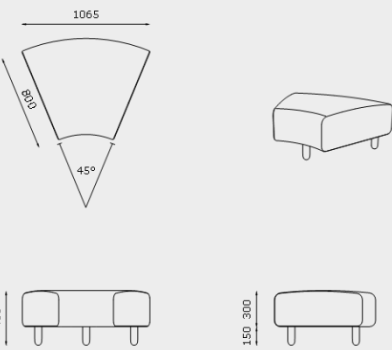

YANADA OTTOMAN, STRAIGHT 1 SEATER
Y-OT-S-1S

YANADA LOW BACK, STRAIGHT 1 SEATER
Y-LB-S-1S

YANADA HIGH BACK, STRAIGHT 1 SEATER
Y-HB-S-1S

YANADA OTTOMAN, CURVED 45°
Y-OT-CO-45

YANADA LOW BACK, CURVED OUTER 45°
Y-LB-CO-45

YANADA HIGH BACK, CURVED OUTER 45°
Y-HB-CO-45

YANADA LOW BACK, CURVED INNER 45°
Y-LB-CI-45

YANADA HIGH BACK, CURVED INNER 45°
Y-HB-CI-45

MODULE DIMENSIONS

YANADA OTTOMAN, CURVED 60°
Y-OT-CO-60

YANADA LOW BACK, CURVED OUTER 60°
Y-LB-CO-60