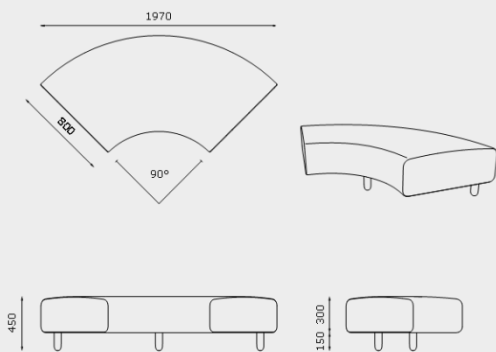

YANADA OTTOMAN, STRAIGHT 1 SEATER
Y-OT-S-1S

YANADA LOW BACK, STRAIGHT 1 SEATER
Y-LB-S-1S

YANADA HIGH BACK, STRAIGHT 1 SEATER
Y-HB-S-1S

YANADA OTTOMAN, CURVED 45°
Y-OT-CO-45

YANADA LOW BACK, CURVED OUTER 45°
Y-LB-CO-45

YANADA HIGH BACK, CURVED OUTER 45°
Y-HB-CO-45

YANADA LOW BACK, CURVED INNER 45°
Y-LB-CI-45

YANADA HIGH BACK, CURVED INNER 45°
Y-HB-CI-45

MODULE DIMENSIONS

YANADA OTTOMAN, CURVED 60°
Y-OT-CO-60

YANADA LOW BACK, CURVED OUTER 60°
Y-LB-CO-60

YANADA HIGH BACK, CURVED OUTER 60°
Y-HB-CO-60

YANADA LOW BACK, CURVED INNER 60°
Y-LB-CI-60

YANADA HIGH BACK, CURVED INNER 60°
Y-HB-CI-60

YANADA OTTOMAN, CURVED 90°
Y-OT-CO-90

YANADA LOW BACK, CURVED OUTER 90°
Y-LB-CO-90