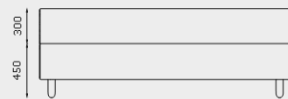

YANADA QUIET LOUNGE, 3-SEATER, NO ARMS
Y-AR-QT-S-3S

YANADA COLLABORATION BOOTH, 4-SEATER, NO ARMS
Y-AR-QT-S-3S

YANADA LOW BACK DOUBLESIDED LOUNGE, 2-SEATER
Y-DB-S-1S

YANADA LOW BACK DOUBLESIDED LOUNGE, 4-SEATER
Y-DB-S-1S

YANADA LOW BACK DOUBLESIDED LOUNGE, 6-SEATER
Y-DB-S-1S

MODULE DIMENSIONS

YANADA OTTOMAN, 2-SEATER
Y-OT-S-2S

YANADA OTTOMAN, 3-SEATER
Y-OT-S-3S

YANADA LOUNGE, 2-SEATER, NO ARMS
Y-LB-S-2S

YANADA LOUNGE, 3-SEATER, NO ARMS
Y-LB-S-3S