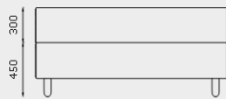

YANADA QUIET LOUNGE, 3-SEATER, NO ARMS
Y-AR-QT-S-3S

YANADA COLLABORATION BOOTH, 4-SEATER, NO ARMS
Y-AR-QT-S-3S

YANADA LOW BACK DOUBLESIDED LOUNGE, 2-SEATER
Y-DB-S-1S

YANADA LOW BACK DOUBLESIDED LOUNGE, 4-SEATER
Y-DB-S-1S

YANADA LOW BACK DOUBLESIDED LOUNGE, 6-SEATER
Y-DB-S-1S

MODULE DIMENSIONS

YANADA OTTOMAN, 2-SEATER
Y-OT-S-2S

YANADA OTTOMAN, 3-SEATER
Y-OT-S-3S

YANADA LOUNGE, 2-SEATER, NO ARMS
Y-LB-S-2S

YANADA LOUNGE, 3-SEATER, NO ARMS
Y-LB-S-3S