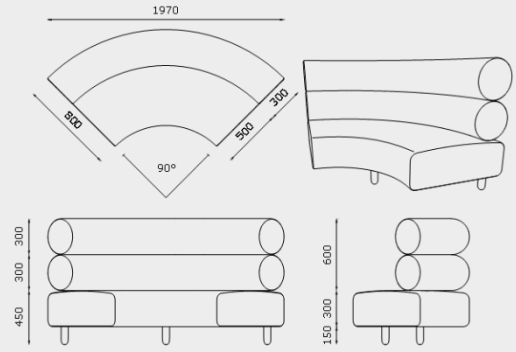

YANADA HIGH BACK, CURVED OUTER 45°
Y-HB-CO-45

YANADA LOW BACK, CURVED INNER 45°
Y-LB-CI-45

YANADA HIGH BACK, CURVED INNER 45°
Y-HB-CI-45

MODULE DIMENSIONS

YANADA OTTOMAN, CURVED 60°
Y-OT-CO-60

YANADA LOW BACK, CURVED OUTER 60°
Y-LB-CO-60

YANADA HIGH BACK, CURVED OUTER 60°
Y-HB-CO-60

YANADA LOW BACK, CURVED INNER 60°
Y-LB-CI-60

YANADA HIGH BACK, CURVED INNER 60°
Y-HB-CI-60

YANADA OTTOMAN, CURVED 90°
Y-OT-CO-90

YANADA LOW BACK, CURVED OUTER 90°
Y-LB-CO-90

YANADA HIGH BACK, CURVED OUTER 90°
Y-HB-CO-90

YANADA LOW BACK, CURVED INNER 90°
Y-LB-CI-90

YANADA HIGH BACK, CURVED INNER 90°
Y-HB-CI-90

MODULE DIMENSIONS

YANADA QUIET LOUNGE, 1 SEATER, WITH ARMS
Y-AR-QT-S-1S

YANADA QUIET LOUNGE, 2-SEATER, WITH ARMS
Y-AR-QT-S-2S

YANADA QUIET LOUNGE, 3-SEATER, WITH ARMS
Y-AR-QT-S-3S

YANADA QUIET LOUNGE, 1 SEATER, NO ARMS
Y-AR-QT-S-1S

YANADA QUIET LOUNGE, 2-SEATER, NO ARMS
Y-AR-QT-S-2S