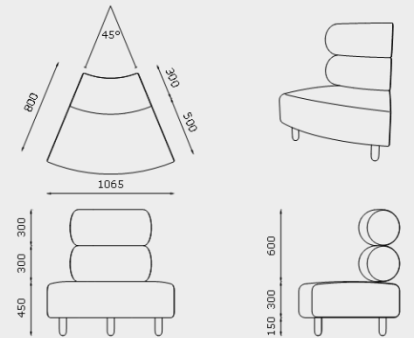

YANADA OTTOMAN, STRAIGHT 1 SEATER
Y-OT-S-1S

YANADA LOW BACK, STRAIGHT 1 SEATER
Y-LB-S-1S

YANADA HIGH BACK, STRAIGHT 1 SEATER
Y-HB-S-1S

YANADA OTTOMAN, CURVED 45°
Y-OT-CO-45

YANADA LOW BACK, CURVED OUTER 45°
Y-LB-CO-45

YANADA HIGH BACK, CURVED OUTER 45°
Y-HB-CO-45

YANADA LOW BACK, CURVED INNER 45°
Y-LB-CI-45

YANADA HIGH BACK, CURVED INNER 45°
Y-HB-CI-45

MODULE DIMENSIONS

YANADA OTTOMAN, CURVED 60°
Y-OT-CO-60

YANADA LOW BACK, CURVED OUTER 60°
Y-LB-CO-60

YANADA HIGH BACK, CURVED OUTER 60°
Y-HB-CO-60

YANADA LOW BACK, CURVED INNER 60°
Y-LB-CI-60

YANADA HIGH BACK, CURVED INNER 60°
Y-HB-CI-60

YANADA OTTOMAN, CURVED 90°
Y-OT-CO-90

YANADA LOW BACK, CURVED OUTER 90°
Y-LB-CO-90