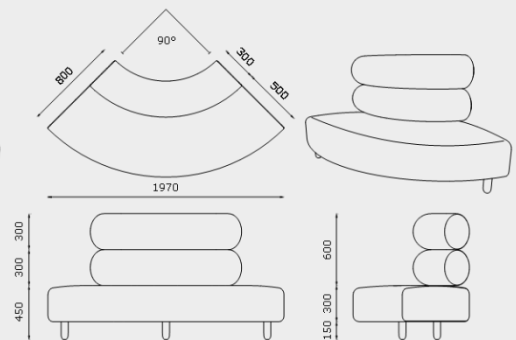

YANADA OTTOMAN, STRAIGHT 1 SEATER
Y-OT-S-1S

YANADA LOW BACK, STRAIGHT 1 SEATER
Y-LB-S-1S

YANADA HIGH BACK, STRAIGHT 1 SEATER
Y-HB-S-1S

YANADA OTTOMAN, CURVED 45°
Y-OT-CO-45

YANADA LOW BACK, CURVED OUTER 45°
Y-LB-CO-45

YANADA HIGH BACK, CURVED OUTER 45°
Y-HB-CO-45

YANADA LOW BACK, CURVED INNER 45°
Y-LB-CI-45

YANADA HIGH BACK, CURVED INNER 45°
Y-HB-CI-45

MODULE DIMENSIONS

YANADA OTTOMAN, CURVED 60°
Y-OT-CO-60

YANADA LOW BACK, CURVED OUTER 60°
Y-LB-CO-60

YANADA HIGH BACK, CURVED OUTER 60°
Y-HB-CO-60

YANADA LOW BACK, CURVED INNER 60°
Y-LB-CI-60

YANADA HIGH BACK, CURVED INNER 60°
Y-HB-CI-60

YANADA OTTOMAN, CURVED 90°
Y-OT-CO-90

YANADA LOW BACK, CURVED OUTER 90°
Y-LB-CO-90

YANADA HIGH BACK, CURVED OUTER 90°
Y-HB-CO-90

YANADA LOW BACK, CURVED INNER 90°
Y-LB-CI-90

YANADA HIGH BACK, CURVED INNER 90°
Y-HB-CI-90

MODULE DIMENSIONS

YANADA QUIET LOUNGE, 1 SEATER, WITH ARMS
Y-AR-QT-S-1S