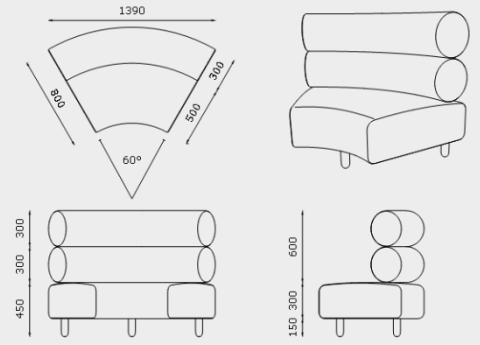

YANADA OTTOMAN, STRAIGHT 1 SEATER
Y-OT-S-1S

YANADA LOW BACK, STRAIGHT 1 SEATER
Y-LB-S-1S

YANADA HIGH BACK, STRAIGHT 1 SEATER
Y-HB-S-1S

YANADA OTTOMAN, CURVED 45°
Y-OT-CO-45

YANADA LOW BACK, CURVED OUTER 45°
Y-LB-CO-45

YANADA HIGH BACK, CURVED OUTER 45°
Y-HB-CO-45

YANADA LOW BACK, CURVED INNER 45°
Y-LB-CI-45

YANADA HIGH BACK, CURVED INNER 45°
Y-HB-CI-45

MODULE DIMENSIONS

YANADA OTTOMAN, CURVED 60°
Y-OT-CO-60

YANADA LOW BACK, CURVED OUTER 60°
Y-LB-CO-60

YANADA HIGH BACK, CURVED OUTER 60°
Y-HB-CO-60

YANADA LOW BACK, CURVED INNER 60°
Y-LB-CI-60

YANADA HIGH BACK, CURVED INNER 60°
Y-HB-CI-60

YANADA OTTOMAN, CURVED 90°
Y-OT-CO-90

YANADA LOW BACK, CURVED OUTER 90°
Y-LB-CO-90

YANADA HIGH BACK, CURVED OUTER 90°
Y-HB-CO-90

YANADA LOW BACK, CURVED INNER 90°
Y-LB-CI-90

YANADA HIGH BACK, CURVED INNER 90°
Y-HB-CI-90

MODULE DIMENSIONS

YANADA QUIET LOUNGE, 1 SEATER, WITH ARMS
Y-AR-QT-S-1S