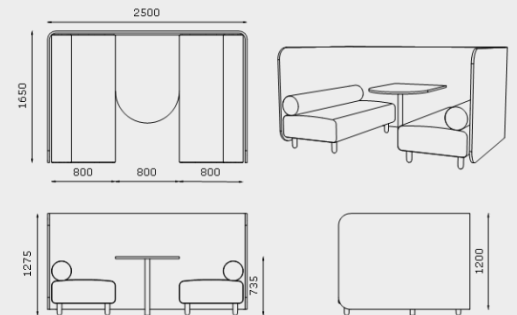

YANADA HIGH BACK, CURVED OUTER 90°
Y-HB-CO-90

YANADA LOW BACK, CURVED INNER 90°
Y-LB-CI-90

YANADA HIGH BACK, CURVED INNER 90°
Y-HB-CI-90

MODULE DIMENSIONS

YANADA QUIET LOUNGE, 1 SEATER, WITH ARMS
Y-AR-QT-S-1S

YANADA QUIET LOUNGE, 2-SEATER, WITH ARMS
Y-AR-QT-S-2S

YANADA QUIET LOUNGE, 3-SEATER, WITH ARMS
Y-AR-QT-S-3S

YANADA QUIET LOUNGE, 1 SEATER, NO ARMS
Y-AR-QT-S-1S

YANADA QUIET LOUNGE, 2-SEATER, NO ARMS
Y-AR-QT-S-2S

YANADA QUIET LOUNGE, 3-SEATER, NO ARMS
Y-AR-QT-S-3S

YANADA COLLABORATION BOOTH, 4-SEATER, NO ARMS
Y-AR-QT-S-3S

YANADA LOW BACK DOUBLESIDED LOUNGE, 2-SEATER
Y-DB-S-1S

YANADA LOW BACK DOUBLESIDED LOUNGE, 4-SEATER
Y-DB-S-1S

YANADA LOW BACK DOUBLESIDED LOUNGE, 6-SEATER
Y-DB-S-1S

MODULE DIMENSIONS

YANADA OTTOMAN, 2-SEATER
Y-OT-S-2S

YANADA OTTOMAN, 3-SEATER
Y-OT-S-3S

YANADA LOUNGE, 2-SEATER, NO ARMS
Y-LB-S-2S

YANADA LOUNGE, 3-SEATER, NO ARMS
Y-LB-S-3S