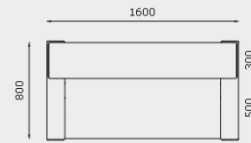

YANADA QUIET LOUNGE, 3-SEATER, NO ARMS
Y-AR-QT-S-3S

YANADA COLLABORATION BOOTH, 4-SEATER, NO ARMS
Y-AR-QT-S-3S

YANADA LOW BACK DOUBLESIDED LOUNGE, 2-SEATER
Y-DB-S-1S

YANADA LOW BACK DOUBLESIDED LOUNGE, 4-SEATER
Y-DB-S-1S

YANADA LOW BACK DOUBLESIDED LOUNGE, 6-SEATER
Y-DB-S-1S

MODULE DIMENSIONS

YANADA OTTOMAN, 2-SEATER
Y-OT-S-2S

YANADA OTTOMAN, 3-SEATER
Y-OT-S-3S

YANADA LOUNGE, 2-SEATER, NO ARMS
Y-LB-S-2S

YANADA LOUNGE, 3-SEATER, NO ARMS
Y-LB-S-3S