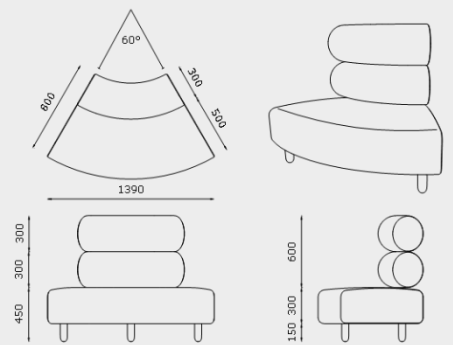

YANADA OTTOMAN, STRAIGHT 1 SEATER
Y-OT-S-1S

YANADA LOW BACK, STRAIGHT 1 SEATER
Y-LB-S-1S

YANADA HIGH BACK, STRAIGHT 1 SEATER
Y-HB-S-1S

YANADA OTTOMAN, CURVED 45°
Y-OT-CO-45

YANADA LOW BACK, CURVED OUTER 45°
Y-LB-CO-45

YANADA HIGH BACK, CURVED OUTER 45°
Y-HB-CO-45

YANADA LOW BACK, CURVED INNER 45°
Y-LB-CI-45

YANADA HIGH BACK, CURVED INNER 45°
Y-HB-CI-45

MODULE DIMENSIONS

YANADA OTTOMAN, CURVED 60°
Y-OT-CO-60

YANADA LOW BACK, CURVED OUTER 60°
Y-LB-CO-60

YANADA HIGH BACK, CURVED OUTER 60°
Y-HB-CO-60

YANADA LOW BACK, CURVED INNER 60°
Y-LB-CI-60

YANADA HIGH BACK, CURVED INNER 60°
Y-HB-CI-60

YANADA OTTOMAN, CURVED 90°
Y-OT-CO-90

YANADA LOW BACK, CURVED OUTER 90°
Y-LB-CO-90

YANADA HIGH BACK, CURVED OUTER 90°
Y-HB-CO-90

YANADA LOW BACK, CURVED INNER 90°
Y-LB-CI-90

YANADA HIGH BACK, CURVED INNER 90°
Y-HB-CI-90

MODULE DIMENSIONS

YANADA QUIET LOUNGE, 1 SEATER, WITH ARMS
Y-AR-QT-S-1S