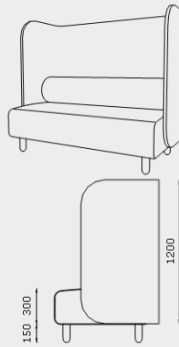

YANADA HIGH BACK, CURVED OUTER 45°
Y-HB-CO-45

YANADA LOW BACK, CURVED INNER 45°
Y-LB-CI-45

YANADA HIGH BACK, CURVED INNER 45°
Y-HB-CI-45

MODULE DIMENSIONS

YANADA OTTOMAN, CURVED 60°
Y-OT-CO-60

YANADA LOW BACK, CURVED OUTER 60°
Y-LB-CO-60

YANADA HIGH BACK, CURVED OUTER 60°
Y-HB-CO-60

YANADA LOW BACK, CURVED INNER 60°
Y-LB-CI-60

YANADA HIGH BACK, CURVED INNER 60°
Y-HB-CI-60

YANADA OTTOMAN, CURVED 90°
Y-OT-CO-90

YANADA LOW BACK, CURVED OUTER 90°
Y-LB-CO-90

YANADA HIGH BACK, CURVED OUTER 90°
Y-HB-CO-90

YANADA LOW BACK, CURVED INNER 90°
Y-LB-CI-90

YANADA HIGH BACK, CURVED INNER 90°
Y-HB-CI-90

MODULE DIMENSIONS

YANADA QUIET LOUNGE, 1 SEATER, WITH ARMS
Y-AR-QT-S-1S

YANADA QUIET LOUNGE, 2-SEATER, WITH ARMS
Y-AR-QT-S-2S

YANADA QUIET LOUNGE, 3-SEATER, WITH ARMS
Y-AR-QT-S-3S

YANADA QUIET LOUNGE, 1 SEATER, NO ARMS
Y-AR-QT-S-1S

YANADA QUIET LOUNGE, 2-SEATER, NO ARMS
Y-AR-QT-S-2S