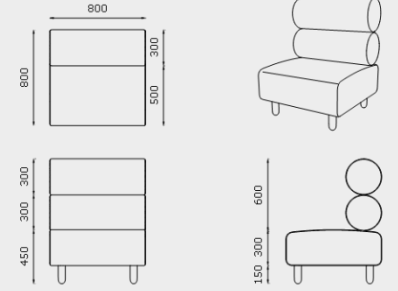

YANADA OTTOMAN, STRAIGHT 1 SEATER
Y-OT-S-1S

YANADA LOW BACK, STRAIGHT 1 SEATER
Y-LB-S-1S

YANADA HIGH BACK, STRAIGHT 1 SEATER
Y-HB-S-1S

YANADA OTTOMAN, CURVED 45°
Y-OT-CO-45

YANADA LOW BACK, CURVED OUTER 45°
Y-LB-CO-45

YANADA HIGH BACK, CURVED OUTER 45°
Y-HB-CO-45

YANADA LOW BACK, CURVED INNER 45°
Y-LB-CI-45

YANADA HIGH BACK, CURVED INNER 45°
Y-HB-CI-45

MODULE DIMENSIONS

YANADA OTTOMAN, CURVED 60°
Y-OT-CO-60

YANADA LOW BACK, CURVED OUTER 60°
Y-LB-CO-60