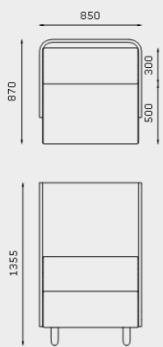

YANADA HIGH BACK, CURVED OUTER 45°
Y-HB-CO-45

YANADA LOW BACK, CURVED INNER 45°
Y-LB-CI-45

YANADA HIGH BACK, CURVED INNER 45°
Y-HB-CI-45

MODULE DIMENSIONS

YANADA OTTOMAN, CURVED 60°
Y-OT-CO-60

YANADA LOW BACK, CURVED OUTER 60°
Y-LB-CO-60

YANADA HIGH BACK, CURVED OUTER 60°
Y-HB-CO-60

YANADA LOW BACK, CURVED INNER 60°
Y-LB-CI-60

YANADA HIGH BACK, CURVED INNER 60°
Y-HB-CI-60

YANADA OTTOMAN, CURVED 90°
Y-OT-CO-90

YANADA LOW BACK, CURVED OUTER 90°
Y-LB-CO-90

YANADA HIGH BACK, CURVED OUTER 90°
Y-HB-CO-90

YANADA LOW BACK, CURVED INNER 90°
Y-LB-CI-90

YANADA HIGH BACK, CURVED INNER 90°
Y-HB-CI-90

MODULE DIMENSIONS

YANADA QUIET LOUNGE, 1 SEATER, WITH ARMS
Y-AR-QT-S-1S

YANADA QUIET LOUNGE, 2-SEATER, WITH ARMS
Y-AR-QT-S-2S

YANADA QUIET LOUNGE, 3-SEATER, WITH ARMS
Y-AR-QT-S-3S

YANADA QUIET LOUNGE, 1 SEATER, NO ARMS
Y-AR-QT-S-1S

YANADA QUIET LOUNGE, 2-SEATER, NO ARMS
Y-AR-QT-S-2S