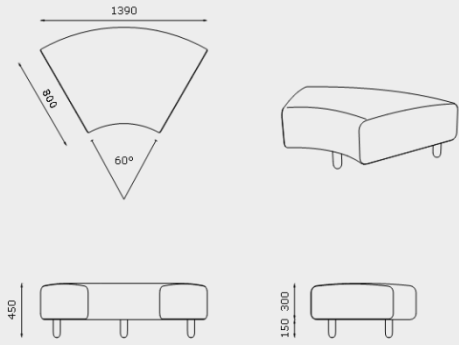

YANADA OTTOMAN, STRAIGHT 1 SEATER
Y-OT-S-1S

YANADA LOW BACK, STRAIGHT 1 SEATER
Y-LB-S-1S

YANADA HIGH BACK, STRAIGHT 1 SEATER
Y-HB-S-1S

YANADA OTTOMAN, CURVED 45°
Y-OT-CO-45

YANADA LOW BACK, CURVED OUTER 45°
Y-LB-CO-45

YANADA HIGH BACK, CURVED OUTER 45°
Y-HB-CO-45

YANADA LOW BACK, CURVED INNER 45°
Y-LB-CI-45

YANADA HIGH BACK, CURVED INNER 45°
Y-HB-CI-45

MODULE DIMENSIONS

YANADA OTTOMAN, CURVED 60°
Y-OT-CO-60

YANADA LOW BACK, CURVED OUTER 60°
Y-LB-CO-60

YANADA HIGH BACK, CURVED OUTER 60°
Y-HB-CO-60

YANADA LOW BACK, CURVED INNER 60°
Y-LB-CI-60

YANADA HIGH BACK, CURVED INNER 60°
Y-HB-CI-60

YANADA OTTOMAN, CURVED 90°
Y-OT-CO-90

YANADA LOW BACK, CURVED OUTER 90°
Y-LB-CO-90