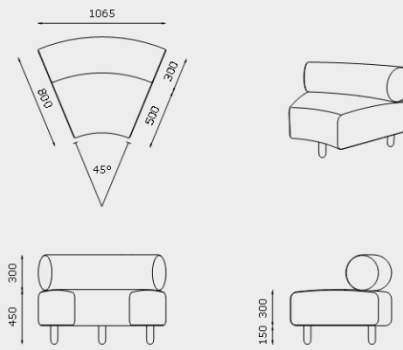

YANADA OTTOMAN, STRAIGHT 1 SEATER
Y-OT-S-1S

YANADA LOW BACK, STRAIGHT 1 SEATER
Y-LB-S-1S

YANADA HIGH BACK, STRAIGHT 1 SEATER
Y-HB-S-1S

YANADA OTTOMAN, CURVED 45°
Y-OT-CO-45

YANADA LOW BACK, CURVED OUTER 45°
Y-LB-CO-45

YANADA HIGH BACK, CURVED OUTER 45°
Y-HB-CO-45

YANADA LOW BACK, CURVED INNER 45°
Y-LB-CI-45

YANADA HIGH BACK, CURVED INNER 45°
Y-HB-CI-45

MODULE DIMENSIONS

YANADA OTTOMAN, CURVED 60°
Y-OT-CO-60

YANADA LOW BACK, CURVED OUTER 60°
Y-LB-CO-60

YANADA HIGH BACK, CURVED OUTER 60°
Y-HB-CO-60

YANADA LOW BACK, CURVED INNER 60°
Y-LB-CI-60

YANADA HIGH BACK, CURVED INNER 60°
Y-HB-CI-60

YANADA OTTOMAN, CURVED 90°
Y-OT-CO-90

YANADA LOW BACK, CURVED OUTER 90°
Y-LB-CO-90