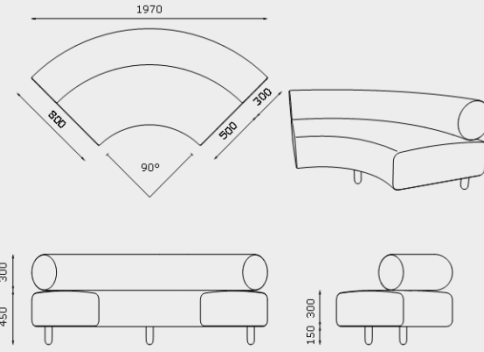

YANADA OTTOMAN, STRAIGHT 1 SEATER
Y-OT-S-1S

YANADA LOW BACK, STRAIGHT 1 SEATER
Y-LB-S-1S

YANADA HIGH BACK, STRAIGHT 1 SEATER
Y-HB-S-1S

YANADA OTTOMAN, CURVED 45°
Y-OT-CO-45

YANADA LOW BACK, CURVED OUTER 45°
Y-LB-CO-45

YANADA HIGH BACK, CURVED OUTER 45°
Y-HB-CO-45

YANADA LOW BACK, CURVED INNER 45°
Y-LB-CI-45

YANADA HIGH BACK, CURVED INNER 45°
Y-HB-CI-45

MODULE DIMENSIONS

YANADA OTTOMAN, CURVED 60°
Y-OT-CO-60

YANADA LOW BACK, CURVED OUTER 60°
Y-LB-CO-60

YANADA HIGH BACK, CURVED OUTER 60°
Y-HB-CO-60

YANADA LOW BACK, CURVED INNER 60°
Y-LB-CI-60

YANADA HIGH BACK, CURVED INNER 60°
Y-HB-CI-60

YANADA OTTOMAN, CURVED 90°
Y-OT-CO-90

YANADA LOW BACK, CURVED OUTER 90°
Y-LB-CO-90

YANADA HIGH BACK, CURVED OUTER 90°
Y-HB-CO-90

YANADA LOW BACK, CURVED INNER 90°
Y-LB-CI-90

YANADA HIGH BACK, CURVED INNER 90°
Y-HB-CI-90

MODULE DIMENSIONS

YANADA QUIET LOUNGE, 1 SEATER, WITH ARMS
Y-AR-QT-S-1S