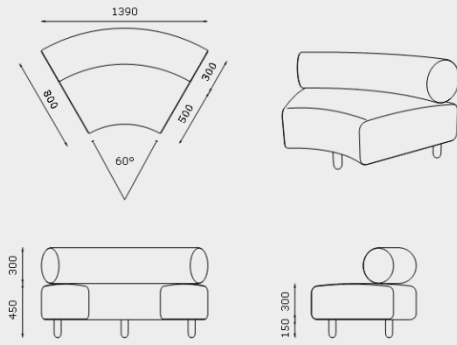

YANADA OTTOMAN, STRAIGHT 1 SEATER
Y-OT-S-1S

YANADA LOW BACK, STRAIGHT 1 SEATER
Y-LB-S-1S

YANADA HIGH BACK, STRAIGHT 1 SEATER
Y-HB-S-1S

YANADA OTTOMAN, CURVED 45°
Y-OT-CO-45

YANADA LOW BACK, CURVED OUTER 45°
Y-LB-CO-45

YANADA HIGH BACK, CURVED OUTER 45°
Y-HB-CO-45

YANADA LOW BACK, CURVED INNER 45°
Y-LB-CI-45

YANADA HIGH BACK, CURVED INNER 45°
Y-HB-CI-45

MODULE DIMENSIONS

YANADA OTTOMAN, CURVED 60°
Y-OT-CO-60

YANADA LOW BACK, CURVED OUTER 60°
Y-LB-CO-60

YANADA HIGH BACK, CURVED OUTER 60°
Y-HB-CO-60

YANADA LOW BACK, CURVED INNER 60°
Y-LB-CI-60

YANADA HIGH BACK, CURVED INNER 60°
Y-HB-CI-60

YANADA OTTOMAN, CURVED 90°
Y-OT-CO-90

YANADA LOW BACK, CURVED OUTER 90°
Y-LB-CO-90

YANADA HIGH BACK, CURVED OUTER 90°
Y-HB-CO-90

YANADA LOW BACK, CURVED INNER 90°
Y-LB-CI-90

YANADA HIGH BACK, CURVED INNER 90°
Y-HB-CI-90

MODULE DIMENSIONS

YANADA QUIET LOUNGE, 1 SEATER, WITH ARMS
Y-AR-QT-S-1S