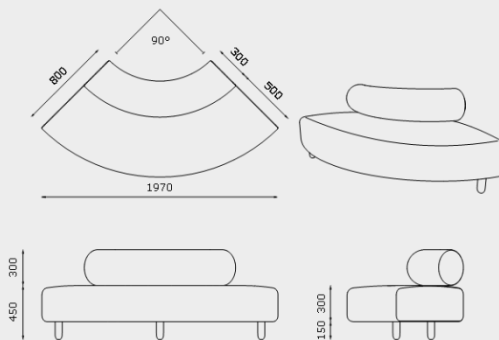

YANADA OTTOMAN, STRAIGHT 1 SEATER
Y-OT-S-1S

YANADA LOW BACK, STRAIGHT 1 SEATER
Y-LB-S-1S

YANADA HIGH BACK, STRAIGHT 1 SEATER
Y-HB-S-1S

YANADA OTTOMAN, CURVED 45°
Y-OT-CO-45

YANADA LOW BACK, CURVED OUTER 45°
Y-LB-CO-45

YANADA HIGH BACK, CURVED OUTER 45°
Y-HB-CO-45

YANADA LOW BACK, CURVED INNER 45°
Y-LB-CI-45

YANADA HIGH BACK, CURVED INNER 45°
Y-HB-CI-45

MODULE DIMENSIONS

YANADA OTTOMAN, CURVED 60°
Y-OT-CO-60

YANADA LOW BACK, CURVED OUTER 60°
Y-LB-CO-60

YANADA HIGH BACK, CURVED OUTER 60°
Y-HB-CO-60

YANADA LOW BACK, CURVED INNER 60°
Y-LB-CI-60

YANADA HIGH BACK, CURVED INNER 60°
Y-HB-CI-60

YANADA OTTOMAN, CURVED 90°
Y-OT-CO-90

YANADA LOW BACK, CURVED OUTER 90°
Y-LB-CO-90

YANADA HIGH BACK, CURVED OUTER 90°
Y-HB-CO-90

YANADA LOW BACK, CURVED INNER 90°
Y-LB-CI-90

YANADA HIGH BACK, CURVED INNER 90°
Y-HB-CI-90

MODULE DIMENSIONS

YANADA QUIET LOUNGE, 1 SEATER, WITH ARMS
Y-AR-QT-S-1S