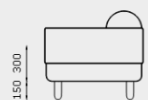

YANADA QUIET LOUNGE, 3-SEATER, NO ARMS
Y-AR-QT-S-3S

YANADA COLLABORATION BOOTH, 4-SEATER, NO ARMS
Y-AR-QT-S-3S

YANADA LOW BACK DOUBLESIDED LOUNGE, 2-SEATER
Y-DB-S-1S

YANADA LOW BACK DOUBLESIDED LOUNGE, 4-SEATER
Y-DB-S-1S

YANADA LOW BACK DOUBLESIDED LOUNGE, 6-SEATER
Y-DB-S-1S

MODULE DIMENSIONS

YANADA OTTOMAN, 2-SEATER
Y-OT-S-2S

YANADA OTTOMAN, 3-SEATER
Y-OT-S-3S

YANADA LOUNGE, 2-SEATER, NO ARMS
Y-LB-S-2S

YANADA LOUNGE, 3-SEATER, NO ARMS
Y-LB-S-3S