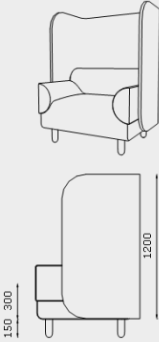

YANADA HIGH BACK, CURVED OUTER 45°
Y-HB-CO-45

YANADA LOW BACK, CURVED INNER 45°
Y-LB-CI-45

YANADA HIGH BACK, CURVED INNER 45°
Y-HB-CI-45

MODULE DIMENSIONS

YANADA OTTOMAN, CURVED 60°
Y-OT-CO-60

YANADA LOW BACK, CURVED OUTER 60°
Y-LB-CO-60

YANADA HIGH BACK, CURVED OUTER 60°
Y-HB-CO-60

YANADA LOW BACK, CURVED INNER 60°
Y-LB-CI-60

YANADA HIGH BACK, CURVED INNER 60°
Y-HB-CI-60

YANADA OTTOMAN, CURVED 90°
Y-OT-CO-90

YANADA LOW BACK, CURVED OUTER 90°
Y-LB-CO-90

YANADA HIGH BACK, CURVED OUTER 90°
Y-HB-CO-90

YANADA LOW BACK, CURVED INNER 90°
Y-LB-CI-90

YANADA HIGH BACK, CURVED INNER 90°
Y-HB-CI-90

MODULE DIMENSIONS

YANADA QUIET LOUNGE, 1 SEATER, WITH ARMS
Y-AR-QT-S-1S

YANADA QUIET LOUNGE, 2-SEATER, WITH ARMS
Y-AR-QT-S-2S

YANADA QUIET LOUNGE, 3-SEATER, WITH ARMS
Y-AR-QT-S-3S

YANADA QUIET LOUNGE, 1 SEATER, NO ARMS
Y-AR-QT-S-1S

YANADA QUIET LOUNGE, 2-SEATER, NO ARMS
Y-AR-QT-S-2S