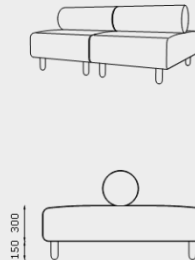

YANADA HIGH BACK, CURVED OUTER 90°
Y-HB-CO-90

YANADA LOW BACK, CURVED INNER 90°
Y-LB-CI-90

YANADA HIGH BACK, CURVED INNER 90°
Y-HB-CI-90

MODULE DIMENSIONS

YANADA QUIET LOUNGE, 1 SEATER, WITH ARMS
Y-AR-QT-S-1S

YANADA QUIET LOUNGE, 2-SEATER, WITH ARMS
Y-AR-QT-S-2S

YANADA QUIET LOUNGE, 3-SEATER, WITH ARMS
Y-AR-QT-S-3S

YANADA QUIET LOUNGE, 1 SEATER, NO ARMS
Y-AR-QT-S-1S

YANADA QUIET LOUNGE, 2-SEATER, NO ARMS
Y-AR-QT-S-2S

YANADA QUIET LOUNGE, 3-SEATER, NO ARMS
Y-AR-QT-S-3S

YANADA COLLABORATION BOOTH, 4-SEATER, NO ARMS
Y-AR-QT-S-3S

YANADA LOW BACK DOUBLESIDED LOUNGE, 2-SEATER
Y-DB-S-1S

YANADA LOW BACK DOUBLESIDED LOUNGE, 4-SEATER
Y-DB-S-1S