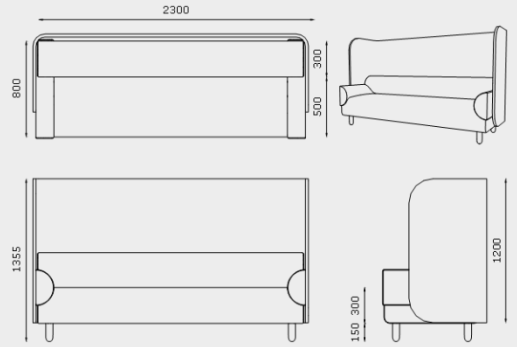

YANADA HIGH BACK, CURVED OUTER 60°
Y-HB-CO-60

YANADA LOW BACK, CURVED INNER 60°
Y-LB-CI-60

YANADA HIGH BACK, CURVED INNER 60°
Y-HB-CI-60

YANADA OTTOMAN, CURVED 90°
Y-OT-CO-90

YANADA LOW BACK, CURVED OUTER 90°
Y-LB-CO-90

YANADA HIGH BACK, CURVED OUTER 90°
Y-HB-CO-90

YANADA LOW BACK, CURVED INNER 90°
Y-LB-CI-90

YANADA HIGH BACK, CURVED INNER 90°
Y-HB-CI-90

MODULE DIMENSIONS

YANADA QUIET LOUNGE, 1 SEATER, WITH ARMS
Y-AR-QT-S-1S

YANADA QUIET LOUNGE, 2-SEATER, WITH ARMS
Y-AR-QT-S-2S

YANADA QUIET LOUNGE, 3-SEATER, WITH ARMS
Y-AR-QT-S-3S

YANADA QUIET LOUNGE, 1 SEATER, NO ARMS
Y-AR-QT-S-1S

YANADA QUIET LOUNGE, 2-SEATER, NO ARMS
Y-AR-QT-S-2S

YANADA QUIET LOUNGE, 3-SEATER, NO ARMS
Y-AR-QT-S-3S

YANADA COLLABORATION BOOTH, 4-SEATER, NO ARMS
Y-AR-QT-S-3S

YANADA LOW BACK DOUBLESIDED LOUNGE, 2-SEATER
Y-DB-S-1S

YANADA LOW BACK DOUBLESIDED LOUNGE, 4-SEATER
Y-DB-S-1S