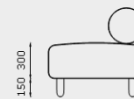

YANADA QUIET LOUNGE, 2-SEATER, WITH ARMS
Y-AR-QT-S-2S

YANADA QUIET LOUNGE, 3-SEATER, WITH ARMS
Y-AR-QT-S-3S

YANADA QUIET LOUNGE, 1 SEATER, NO ARMS
Y-AR-QT-S-1S

YANADA QUIET LOUNGE, 2-SEATER, NO ARMS
Y-AR-QT-S-2S

YANADA QUIET LOUNGE, 3-SEATER, NO ARMS
Y-AR-QT-S-3S

YANADA COLLABORATION BOOTH, 4-SEATER, NO ARMS
Y-AR-QT-S-3S

YANADA LOW BACK DOUBLESIDED LOUNGE, 2-SEATER
Y-DB-S-1S

YANADA LOW BACK DOUBLESIDED LOUNGE, 4-SEATER
Y-DB-S-1S

YANADA LOW BACK DOUBLESIDED LOUNGE, 6-SEATER
Y-DB-S-1S

MODULE DIMENSIONS

YANADA OTTOMAN, 2-SEATER
Y-OT-S-2S

YANADA OTTOMAN, 3-SEATER
Y-OT-S-3S

YANADA LOUNGE, 2-SEATER, NO ARMS
Y-LB-S-2S

YANADA LOUNGE, 3-SEATER, NO ARMS
Y-LB-S-3S