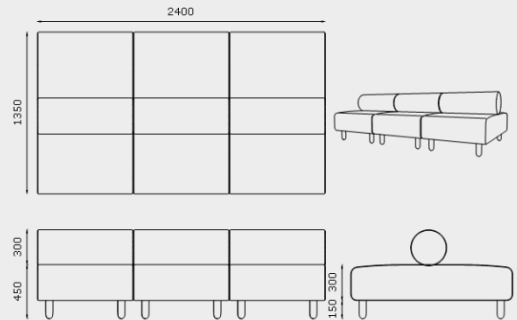

YANADA HIGH BACK, CURVED OUTER 90°
Y-HB-CO-90

YANADA LOW BACK, CURVED INNER 90°
Y-LB-CI-90

YANADA HIGH BACK, CURVED INNER 90°
Y-HB-CI-90

MODULE DIMENSIONS

YANADA QUIET LOUNGE, 1 SEATER, WITH ARMS
Y-AR-QT-S-1S

YANADA QUIET LOUNGE, 2-SEATER, WITH ARMS
Y-AR-QT-S-2S

YANADA QUIET LOUNGE, 3-SEATER, WITH ARMS
Y-AR-QT-S-3S

YANADA QUIET LOUNGE, 1 SEATER, NO ARMS
Y-AR-QT-S-1S

YANADA QUIET LOUNGE, 2-SEATER, NO ARMS
Y-AR-QT-S-2S

YANADA QUIET LOUNGE, 3-SEATER, NO ARMS
Y-AR-QT-S-3S

YANADA COLLABORATION BOOTH, 4-SEATER, NO ARMS
Y-AR-QT-S-3S

YANADA LOW BACK DOUBLESIDED LOUNGE, 2-SEATER
Y-DB-S-1S

YANADA LOW BACK DOUBLESIDED LOUNGE, 4-SEATER
Y-DB-S-1S

YANADA LOW BACK DOUBLESIDED LOUNGE, 6-SEATER
Y-DB-S-1S

MODULE DIMENSIONS

YANADA OTTOMAN, 2-SEATER
Y-OT-S-2S

YANADA OTTOMAN, 3-SEATER
Y-OT-S-3S

YANADA LOUNGE, 2-SEATER, NO ARMS
Y-LB-S-2S

YANADA LOUNGE, 3-SEATER, NO ARMS
Y-LB-S-3S