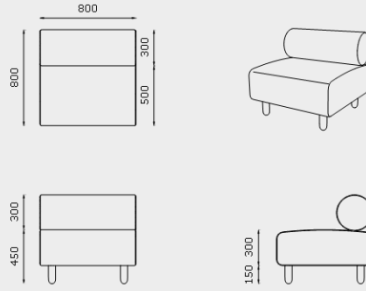

YANADA OTTOMAN, STRAIGHT 1 SEATER
Y-OT-S-1S

YANADA LOW BACK, STRAIGHT 1 SEATER
Y-LB-S-1S

YANADA HIGH BACK, STRAIGHT 1 SEATER
Y-HB-S-1S

YANADA OTTOMAN, CURVED 45°
Y-OT-CO-45

YANADA LOW BACK, CURVED OUTER 45°
Y-LB-CO-45

YANADA HIGH BACK, CURVED OUTER 45°
Y-HB-CO-45

YANADA LOW BACK, CURVED INNER 45°
Y-LB-CI-45

YANADA HIGH BACK, CURVED INNER 45°
Y-HB-CI-45

MODULE DIMENSIONS

YANADA OTTOMAN, CURVED 60°
Y-OT-CO-60

YANADA LOW BACK, CURVED OUTER 60°
Y-LB-CO-60