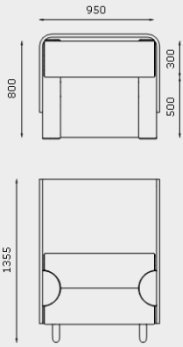

YANADA HIGH BACK, CURVED OUTER 45°
Y-HB-CO-45

YANADA LOW BACK, CURVED INNER 45°
Y-LB-CI-45

YANADA HIGH BACK, CURVED INNER 45°
Y-HB-CI-45

MODULE DIMENSIONS

YANADA OTTOMAN, CURVED 60°
Y-OT-CO-60

YANADA LOW BACK, CURVED OUTER 60°
Y-LB-CO-60

YANADA HIGH BACK, CURVED OUTER 60°
Y-HB-CO-60

YANADA LOW BACK, CURVED INNER 60°
Y-LB-CI-60

YANADA HIGH BACK, CURVED INNER 60°
Y-HB-CI-60

YANADA OTTOMAN, CURVED 90°
Y-OT-CO-90

YANADA LOW BACK, CURVED OUTER 90°
Y-LB-CO-90

YANADA HIGH BACK, CURVED OUTER 90°
Y-HB-CO-90

YANADA LOW BACK, CURVED INNER 90°
Y-LB-CI-90

YANADA HIGH BACK, CURVED INNER 90°
Y-HB-CI-90

MODULE DIMENSIONS

YANADA QUIET LOUNGE, 1 SEATER, WITH ARMS
Y-AR-QT-S-1S

YANADA QUIET LOUNGE, 2-SEATER, WITH ARMS
Y-AR-QT-S-2S

YANADA QUIET LOUNGE, 3-SEATER, WITH ARMS
Y-AR-QT-S-3S

YANADA QUIET LOUNGE, 1 SEATER, NO ARMS
Y-AR-QT-S-1S

YANADA QUIET LOUNGE, 2-SEATER, NO ARMS
Y-AR-QT-S-2S