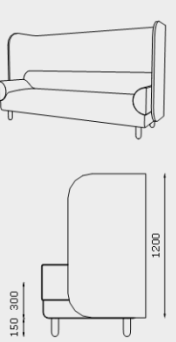

YANADA HIGH BACK, CURVED OUTER 45°
Y-HB-CO-45

YANADA LOW BACK, CURVED INNER 45°
Y-LB-CI-45

YANADA HIGH BACK, CURVED INNER 45°
Y-HB-CI-45

MODULE DIMENSIONS

YANADA OTTOMAN, CURVED 60°
Y-OT-CO-60

YANADA LOW BACK, CURVED OUTER 60°
Y-LB-CO-60

YANADA HIGH BACK, CURVED OUTER 60°
Y-HB-CO-60

YANADA LOW BACK, CURVED INNER 60°
Y-LB-CI-60

YANADA HIGH BACK, CURVED INNER 60°
Y-HB-CI-60

YANADA OTTOMAN, CURVED 90°
Y-OT-CO-90

YANADA LOW BACK, CURVED OUTER 90°
Y-LB-CO-90

YANADA HIGH BACK, CURVED OUTER 90°
Y-HB-CO-90

YANADA LOW BACK, CURVED INNER 90°
Y-LB-CI-90

YANADA HIGH BACK, CURVED INNER 90°
Y-HB-CI-90

MODULE DIMENSIONS

YANADA QUIET LOUNGE, 1 SEATER, WITH ARMS
Y-AR-QT-S-1S

YANADA QUIET LOUNGE, 2-SEATER, WITH ARMS
Y-AR-QT-S-2S

YANADA QUIET LOUNGE, 3-SEATER, WITH ARMS
Y-AR-QT-S-3S

YANADA QUIET LOUNGE, 1 SEATER, NO ARMS
Y-AR-QT-S-1S

YANADA QUIET LOUNGE, 2-SEATER, NO ARMS
Y-AR-QT-S-2S