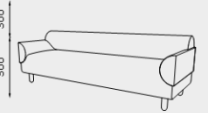

YANADA QUIET LOUNGE, 3-SEATER, NO ARMS
Y-AR-QT-S-3S

YANADA COLLABORATION BOOTH, 4-SEATER, NO ARMS
Y-AR-QT-S-3S

YANADA LOW BACK DOUBLESIDED LOUNGE, 2-SEATER
Y-DB-S-1S

YANADA LOW BACK DOUBLESIDED LOUNGE, 4-SEATER
Y-DB-S-1S

YANADA LOW BACK DOUBLESIDED LOUNGE, 6-SEATER
Y-DB-S-1S

MODULE DIMENSIONS

YANADA OTTOMAN, 2-SEATER
Y-OT-S-2S

YANADA OTTOMAN, 3-SEATER
Y-OT-S-3S

YANADA LOUNGE, 2-SEATER, NO ARMS
Y-LB-S-2S

YANADA LOUNGE, 3-SEATER, NO ARMS
Y-LB-S-3S