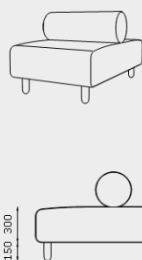

YANADA HIGH BACK, CURVED OUTER 60°
Y-HB-CO-60

YANADA LOW BACK, CURVED INNER 60°
Y-LB-CI-60

YANADA HIGH BACK, CURVED INNER 60°
Y-HB-CI-60

YANADA OTTOMAN, CURVED 90°
Y-OT-CO-90

YANADA LOW BACK, CURVED OUTER 90°
Y-LB-CO-90

YANADA HIGH BACK, CURVED OUTER 90°
Y-HB-CO-90

YANADA LOW BACK, CURVED INNER 90°
Y-LB-CI-90

YANADA HIGH BACK, CURVED INNER 90°
Y-HB-CI-90

MODULE DIMENSIONS

YANADA QUIET LOUNGE, 1 SEATER, WITH ARMS
Y-AR-QT-S-1S

YANADA QUIET LOUNGE, 2-SEATER, WITH ARMS
Y-AR-QT-S-2S

YANADA QUIET LOUNGE, 3-SEATER, WITH ARMS
Y-AR-QT-S-3S

YANADA QUIET LOUNGE, 1 SEATER, NO ARMS
Y-AR-QT-S-1S

YANADA QUIET LOUNGE, 2-SEATER, NO ARMS
Y-AR-QT-S-2S

YANADA QUIET LOUNGE, 3-SEATER, NO ARMS
Y-AR-QT-S-3S

YANADA COLLABORATION BOOTH, 4-SEATER, NO ARMS
Y-AR-QT-S-3S

YANADA LOW BACK DOUBLESIDED LOUNGE, 2-SEATER
Y-DB-S-1S

YANADA LOW BACK DOUBLESIDED LOUNGE, 4-SEATER
Y-DB-S-1S