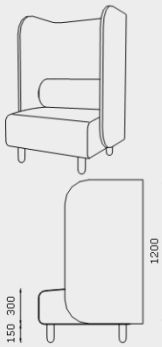

YANADA HIGH BACK, CURVED OUTER 60°
Y-HB-CO-60

YANADA LOW BACK, CURVED INNER 60°
Y-LB-CI-60

YANADA HIGH BACK, CURVED INNER 60°
Y-HB-CI-60

YANADA OTTOMAN, CURVED 90°
Y-OT-CO-90

YANADA LOW BACK, CURVED OUTER 90°
Y-LB-CO-90

YANADA HIGH BACK, CURVED OUTER 90°
Y-HB-CO-90

YANADA LOW BACK, CURVED INNER 90°
Y-LB-CI-90

YANADA HIGH BACK, CURVED INNER 90°
Y-HB-CI-90

MODULE DIMENSIONS

YANADA QUIET LOUNGE, 1 SEATER, WITH ARMS
Y-AR-QT-S-1S

YANADA QUIET LOUNGE, 2-SEATER, WITH ARMS
Y-AR-QT-S-2S

YANADA QUIET LOUNGE, 3-SEATER, WITH ARMS
Y-AR-QT-S-3S

YANADA QUIET LOUNGE, 1 SEATER, NO ARMS
Y-AR-QT-S-1S

YANADA QUIET LOUNGE, 2-SEATER, NO ARMS
Y-AR-QT-S-2S

YANADA QUIET LOUNGE, 3-SEATER, NO ARMS
Y-AR-QT-S-3S

YANADA COLLABORATION BOOTH, 4-SEATER, NO ARMS
Y-AR-QT-S-3S

YANADA LOW BACK DOUBLESIDED LOUNGE, 2-SEATER
Y-DB-S-1S

YANADA LOW BACK DOUBLESIDED LOUNGE, 4-SEATER
Y-DB-S-1S