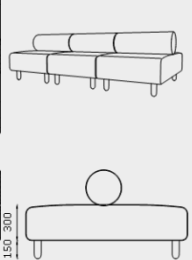

YANADA HIGH BACK, CURVED OUTER 90°
Y-HB-CO-90

YANADA LOW BACK, CURVED INNER 90°
Y-LB-CI-90

YANADA HIGH BACK, CURVED INNER 90°
Y-HB-CI-90

MODULE DIMENSIONS

YANADA QUIET LOUNGE, 1 SEATER, WITH ARMS
Y-AR-QT-S-1S

YANADA QUIET LOUNGE, 2-SEATER, WITH ARMS
Y-AR-QT-S-2S

YANADA QUIET LOUNGE, 3-SEATER, WITH ARMS
Y-AR-QT-S-3S

YANADA QUIET LOUNGE, 1 SEATER, NO ARMS
Y-AR-QT-S-1S

YANADA QUIET LOUNGE, 2-SEATER, NO ARMS
Y-AR-QT-S-2S

YANADA QUIET LOUNGE, 3-SEATER, NO ARMS
Y-AR-QT-S-3S

YANADA COLLABORATION BOOTH, 4-SEATER, NO ARMS
Y-AR-QT-S-3S

YANADA LOW BACK DOUBLESIDED LOUNGE, 2-SEATER
Y-DB-S-1S

YANADA LOW BACK DOUBLESIDED LOUNGE, 4-SEATER
Y-DB-S-1S

YANADA LOW BACK DOUBLESIDED LOUNGE, 6-SEATER
Y-DB-S-1S

MODULE DIMENSIONS

YANADA OTTOMAN, 2-SEATER
Y-OT-S-2S

YANADA OTTOMAN, 3-SEATER
Y-OT-S-3S

YANADA LOUNGE, 2-SEATER, NO ARMS
Y-LB-S-2S

YANADA LOUNGE, 3-SEATER, NO ARMS
Y-LB-S-3S