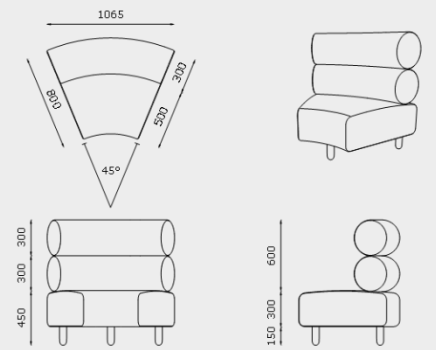

YANADA OTTOMAN, STRAIGHT 1 SEATER
Y-OT-S-1S

YANADA LOW BACK, STRAIGHT 1 SEATER
Y-LB-S-1S

YANADA HIGH BACK, STRAIGHT 1 SEATER
Y-HB-S-1S

YANADA OTTOMAN, CURVED 45°
Y-OT-CO-45

YANADA LOW BACK, CURVED OUTER 45°
Y-LB-CO-45

YANADA HIGH BACK, CURVED OUTER 45°
Y-HB-CO-45

YANADA LOW BACK, CURVED INNER 45°
Y-LB-CI-45

YANADA HIGH BACK, CURVED INNER 45°
Y-HB-CI-45

MODULE DIMENSIONS

YANADA OTTOMAN, CURVED 60°
Y-OT-CO-60

YANADA LOW BACK, CURVED OUTER 60°
Y-LB-CO-60

YANADA HIGH BACK, CURVED OUTER 60°
Y-HB-CO-60

YANADA LOW BACK, CURVED INNER 60°
Y-LB-CI-60

YANADA HIGH BACK, CURVED INNER 60°
Y-HB-CI-60

YANADA OTTOMAN, CURVED 90°
Y-OT-CO-90

YANADA LOW BACK, CURVED OUTER 90°
Y-LB-CO-90