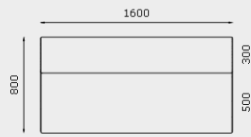

YANADA QUIET LOUNGE, 3-SEATER, NO ARMS
Y-AR-QT-S-3S

YANADA COLLABORATION BOOTH, 4-SEATER, NO ARMS
Y-AR-QT-S-3S

YANADA LOW BACK DOUBLESIDED LOUNGE, 2-SEATER
Y-DB-S-1S

YANADA LOW BACK DOUBLESIDED LOUNGE, 4-SEATER
Y-DB-S-1S

YANADA LOW BACK DOUBLESIDED LOUNGE, 6-SEATER
Y-DB-S-1S

MODULE DIMENSIONS

YANADA OTTOMAN, 2-SEATER
Y-OT-S-2S

YANADA OTTOMAN, 3-SEATER
Y-OT-S-3S

YANADA LOUNGE, 2-SEATER, NO ARMS
Y-LB-S-2S

YANADA LOUNGE, 3-SEATER, NO ARMS
Y-LB-S-3S