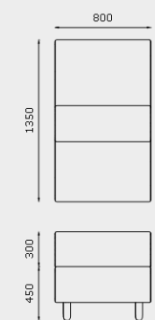

YANADA HIGH BACK, CURVED OUTER 45°
Y-HB-CO-45

YANADA LOW BACK, CURVED INNER 45°
Y-LB-CI-45

YANADA HIGH BACK, CURVED INNER 45°
Y-HB-CI-45

MODULE DIMENSIONS

YANADA OTTOMAN, CURVED 60°
Y-OT-CO-60

YANADA LOW BACK, CURVED OUTER 60°
Y-LB-CO-60

YANADA HIGH BACK, CURVED OUTER 90°
Y-HB-CO-90

YANADA LOW BACK, CURVED INNER 90°
Y-LB-CI-90

YANADA HIGH BACK, CURVED INNER 90°
Y-HB-CI-90

MODULE DIMENSIONS

YANADA QUIET LOUNGE, 1 SEATER, WITH ARMS
Y-AR-QT-S-1S

YANADA QUIET LOUNGE, 2-SEATER, WITH ARMS
Y-AR-QT-S-2S

YANADA QUIET LOUNGE, 3-SEATER, WITH ARMS
Y-AR-QT-S-3S

YANADA QUIET LOUNGE, 1 SEATER, NO ARMS
Y-AR-QT-S-1S

YANADA QUIET LOUNGE, 2-SEATER, NO ARMS
Y-AR-QT-S-2S

YANADA QUIET LOUNGE, 3-SEATER, NO ARMS
Y-AR-QT-S-3S

YANADA COLLABORATION BOOTH, 4-SEATER, NO ARMS
Y-AR-QT-S-3S

YANADA LOW BACK DOUBLESIDED LOUNGE, 2-SEATER
Y-DB-S-1S

YANADA LOW BACK DOUBLESIDED LOUNGE, 4-SEATER
Y-DB-S-1S