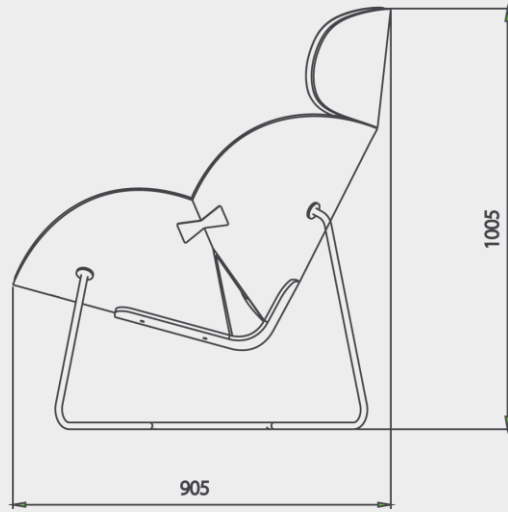

GINKGO LOUNGE

Proudly in affiliation with

GINKGO LOUNGE

Ginkgo is an elegant yet durable bent plywood chair with an organic aesthetic illustrated through complex and sculptural curvature of the shell. Using butterfly tenon method to connect the wide seat and raised backrest, Ginkgo lounge chair is designed to allow for complete relaxation in a reclined position.

KEY FEATURES

- Elegant curve design with an organic aesthetic
- Generous seat size with wide seat and raised backrest
- Reclined seating position
- Upgrade to high back lounge with optional headrest

FINISHES

- Plywood: natural oak / smoked oak / cool black / walnut
- Base: black / chrome
- Upholstery: contact our team for fabric swatch

PRODUCT SPECS

	Height (mm)	Width (mm)	Depth (mm)
High back	1005	732	905
Low back	728	732	867