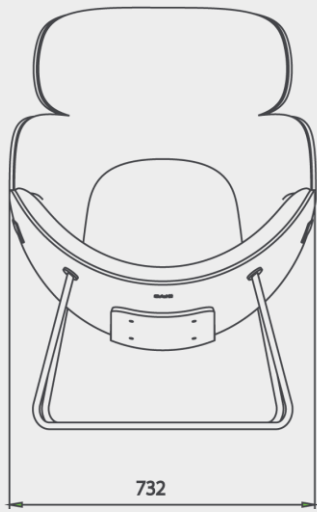

KEY FEATURES

- Elegant curve design with an organic aesthetic
- Generous seat size with wide seat and raised backrest
- Reclined seating position
- Upgrade to high back lounge with optional headrest

FINISHES

- Plywood: natural oak / smoked oak / cool black / walnut
- Base: black / chrome
- Upholstery: contact our team for fabric swatch

PRODUCT SPECS

	Height (mm)	Width (mm)	Depth (mm)
High back	1005	732	905
Low back	728	732	867