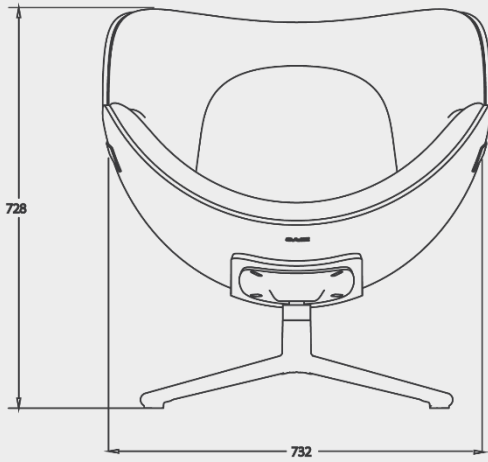

GINKGO LOUNGE

Proudly in affiliation with

GINKGO LOUNGE

Ginkgo is an elegant yet durable bent plywood chair with an organic aesthetic illustrated through complex and sculptural curvature of the shell. Using butterfly tenon method to connect the wide seat and raised backrest, Ginkgo lounge chair is designed to allow for complete relaxation in a reclined position.

KEY FEATURES

- Elegant curve design with an organic aesthetic
- Generous seat size with wide seat and raised backrest
- Reclined seating position
- Upgrade to high back lounge with optional headrest

FINISHES

- Plywood: natural oak / smoked oak / cool black / walnut
- Base: black / chrome
- Upholstery: contact our team for fabric swatch

PRODUCT SPECS

	Height (mm)	Width (mm)	Depth (mm)
High back	1005	732	905
Low back	728	732	867