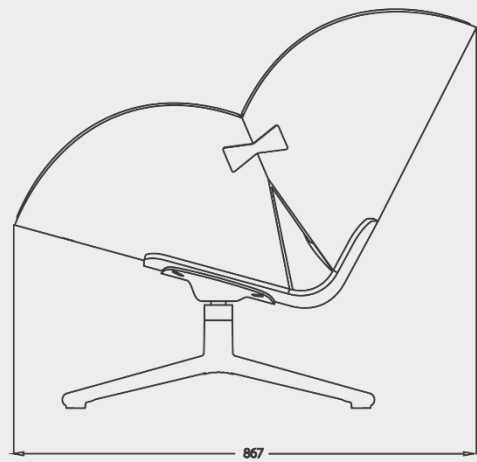

GINKGO LOUNGE

Proudly in affiliation with

GINKGO LOUNGE

Ginkgo is an elegant yet durable bent plywood chair with an organic aesthetic illustrated through complex and sculptural curvature of the shell. Using butterfly tenon method to connect the wide seat and raised backrest, Ginkgo lounge chair is designed to allow for complete relaxation in a reclined position.

KEY FEATURES

- Elegant curve design with an organic aesthetic
- Generous seat size with wide seat and raised backrest
- Reclined seating position
- Upgrade to high back lounge with optional headrest

FINISHES

- Plywood: natural oak / smoked oak / cool black / walnut
- Base: black / chrome
- Upholstery: contact our team for fabric swatch

PRODUCT SPECS

	Height (mm)	Width (mm)	Depth (mm)
High back	1005	732	905
Low back	728	732	867