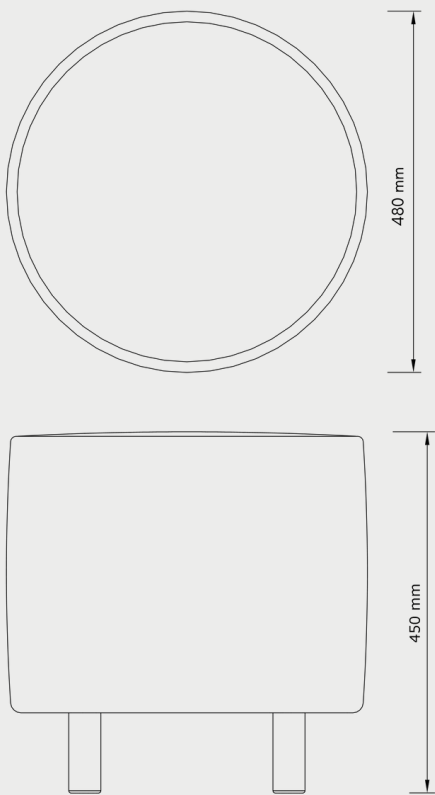

LEUMEAH OTTOMAN

PRODUCT SPECS

Description	Height (mm)	Diameter (mm)
Overall	450	480

ABOUT US

Winya Indigenous Furniture is a majority Indigenous owned business and the only company in Australia awarded by the UNITED NATIONS for Leadership in Sustainable Development Goals (SDG). Winya is a genuine Indigenous business, founded in 2015 before any Government Procurement Policies by Debbie Barwick, the inaugural chair of the First Australian's Chamber of Commerce & Industry and Greg Welsh.