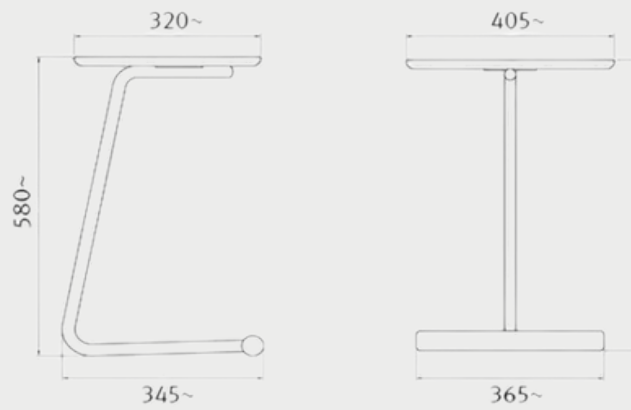

KEY FEATURES

- Powder Coated Slim Profile Steel Base
- Painted MDF Top (18mm)
- Off-Centered Stem for Adaptability
- Compact Light Design
- Total Weight 3kg
- 10 Year Warranty

FINISHES

- Table top: painted MDF
- Base: powder coated steel base

UNO SIDE TABLE

PRODUCT SPECS

Description	Height (mm)	Width (mm)	Depth (mm)
Overall	580	405	345
Table top	18	405	320

ABOUT US

Winya Indigenous Furniture is a majority Indigenous owned business and the only company in Australia awarded by the UNITED NATIONS for Leadership in Sustainable Development Goals (SDG). Winya is a genuine Indigenous business, founded in 2015 before any Government Procurement Policies by Debbie Barwick, the inaugural chair of the First Australian's Chamber of Commerce & Industry and Greg Welsh.