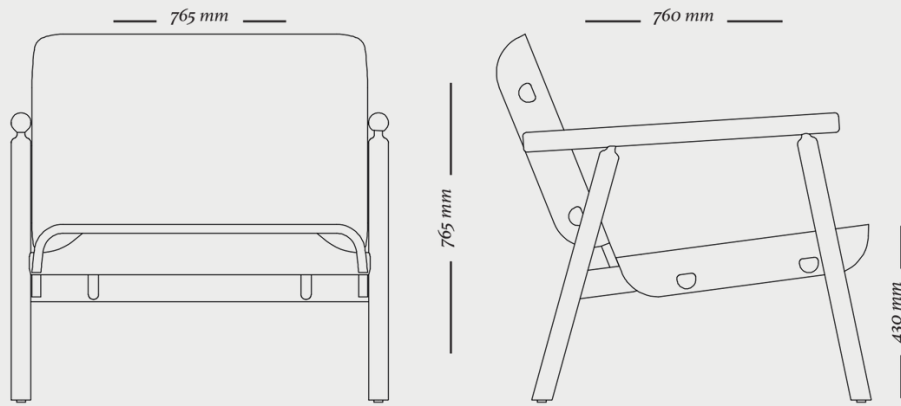

FINISHES

- Upholstered to selection
- Frame: timber

TAI ARMCHAIR

PRODUCT SPECS

Description	Overall Height (mm)	Overall Width (mm)	Overall Depth (mm)	Seat Height (mm)
Tai Armchair	765	765	760	430

ABOUT US

Winya Indigenous Furniture is a majority Indigenous owned business and the only company in Australia awarded by the UNITED NATIONS for Leadership in Sustainable Development Goals (SDG). Winya is a genuine Indigenous business, founded in 2015 before any Government Procurement Policies by Debbie Barwick, the inaugural chair of the First Australian's Chamber of Commerce & Industry and Greg Welsh.