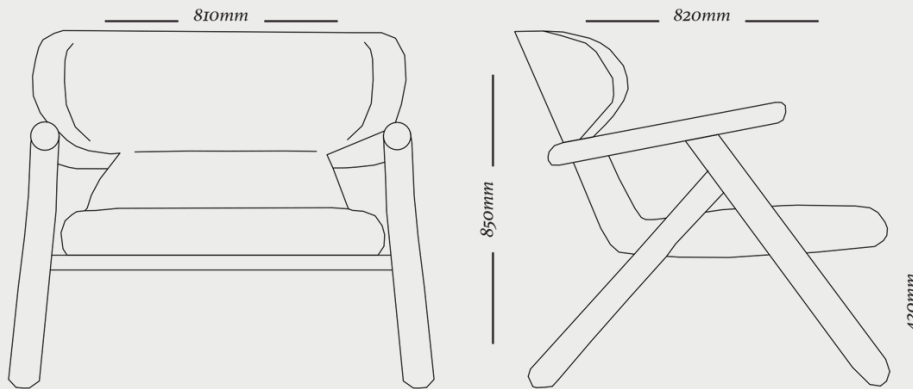

KEY FEATURES

- A Scandinavian-style statement piece with distinct characters
- Integrated headrest
- Reclined seat back for extra comfort
- Pre-assembled and ready to use

FINISHES

- Upholstered to selection
- Frame: timber

SOLE ARMCHAIR

PRODUCT SPECS

Description	Overall Height (mm)	Overall Width (mm)	Overall Depth (mm)	Seat Height (mm)
Sole Armchair	850	810	820	420

ABOUT US

Winya Indigenous Furniture is a majority Indigenous owned business and the only company in Australia awarded by the UNITED NATIONS for Leadership in Sustainable Development Goals (SDG). Winya is a genuine Indigenous business, founded in 2015 before any Government Procurement Policies by Debbie Barwick, the inaugural chair of the First Australian's Chamber of Commerce & Industry and Greg Welsh.