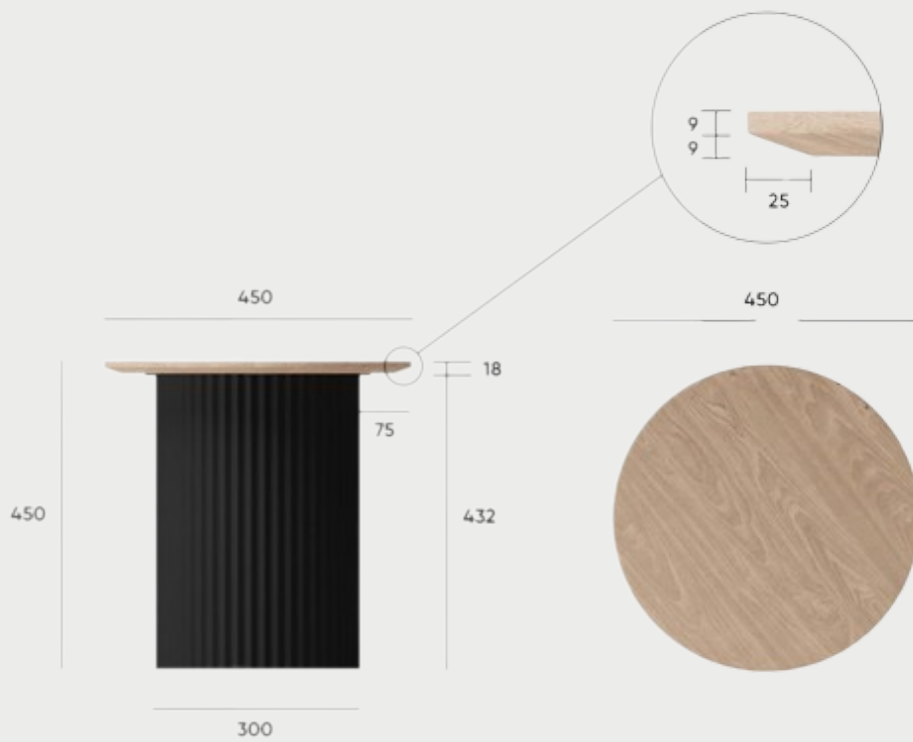

# MIMI SIDE TABLE

---

## PRODUCT SPECS

Description	Height (mm)	Diameter (mm)
Table top	18	450
Base	432	300
Overall	450	450