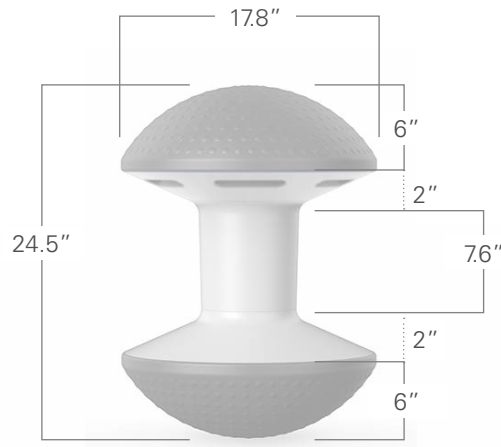

ballo[™]

A Don Chadwick Design

Humanscale

Humanscale[®]

Ballo is a multipurpose stool for short-term, active sitting. Ideal for a variety of uses, settings and spaces, the Ballo stool is suited to home and office environments and everywhere in between. Perfect for pulling up a quick seat, surrounding a conference table or for use in a reception area, Ballo inspires activity. Available in seven colors, Ballo's playful aesthetic complements any space while promoting healthy movement.

The Ballo stool is ideal for:

- Collaboration spaces
- Education spaces
- Cafeterias
- Reception areas
- Touchdown spaces
- Guest seating at workstations
- Family rooms
- Home offices
- Lounge areas

Features

- Air-filled, non-slip dimpled domes shape to the body and provide a comfortable sitting experience
- Firmness of domes can be adjusted to personal preference
- Ballo is made from eco-friendly TPV material and contains no PVCs
- Encourages movement
- Lightweight at just 13.5 pounds

Specifications

- Ships inflated
- Air pump is included in package
- Weight: 13.5 lbs
- Accommodates users up to 300 lbs
- 3-year warranty

Black

Red

Gray

Green

Sky Blue

Yellow